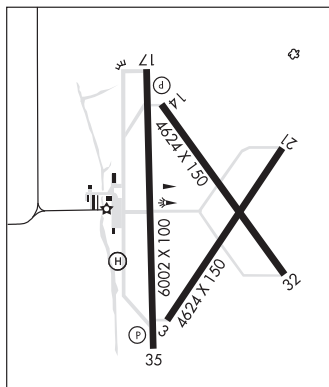

## PARIS

COX FLD (PRX)(KPRX) 6 E UTC-6(-5DT) N33°38.20' W95°27.05'

DALLAS-FT WORTH

548 B NOTAM FILE PRX

H-6I, L-17D

RWY 17-35: H6002X100 (ASPH) S-30 MIRL

IAP

RWY 17: PAPI(P4L)—GA 3.0° TCH 40'. Trees.

PARIS (L) VORW/DME 113.6 PRX Chan 83 N33°32.54' W95°26.90' 352° 5.6 NM to fld. 510/7E.

HELIPAD HI: H40X40 (CONC)

PARKER CO (See WEATHERFORD on page 411)