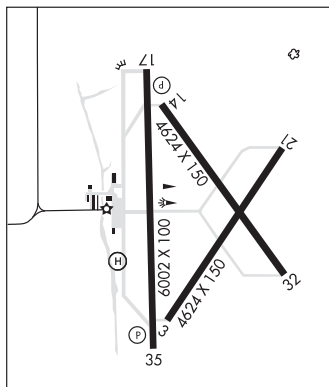

RWY 03-21: H4624X150 (CONC) S-26 0.3% up NE

RWY 21: Trees.

RWY 14-32: H4624X150 (CONC) S-26

RWY 14: Brush.

RUNWAY DECLARED DISTANCE INFORMATION

RWY 03: TORA-4624 TODA-4624 ASDA-4624 LDA-4624

RWY 14: TORA-4624 TODA-4624 ASDA-4624 LDA-4624

RWY 17: TORA-6002 TODA-6002 ASDA-6002 LDA-6002

RWY 21: TORA-4624 TODA-4624 ASDA-4624 LDA-4624

RWY 32: TORA-4624 TODA-4624 ASDA-4624 LDA-4624

RWY 35: TORA-6002 TODA-6002 ASDA-6002 LDA-6002

SERVICE: S2 **FUEL** 100LL, **JET A** **LGT** MIRL **Rwy 17-35** preset low ints dusk-dawn, to increase ints **ACTIVATE**—CTAF. **PAPI** **Rwy 17** and **Rwy 35** opr continuously.

AIRPORT REMARKS: Attended 1400-0000Z±. For arpt attendant during business hrs call 903-784-4648. Arpt attended 1400-0100Z during dalgt savings time. Jet A fuel avbl at nights call 903-784-1071. 100LL avbl 24 hr self serve with credit card. **Rwy 03-21** and **Rwy 14-32** not available for air carrier ops with more than 30 passenger seats. **Rwy 14-32** no line of sight between rwy ends. **Rwy 03-21** not maintained. Twy lights from terminal apron to **Rwy 17-35** on midfield twy only.

AIRPORT MANAGER: 903-784-4648

WEATHER DATA SOURCES: AWOS-3PT 119.675 (903) 737-8784.

COMMUNICATIONS: CTAF/UNICOM 122.975

PARIS RCO 122.25 (FORT WORTH RADIO)

® **FORT WORTH CENTER APP/DEP CON** 124.875

RADIO AIDS TO NAVIGATION: NOTAM FILE PRX.

PARIS (L) VORW/DME 113.6 PRX Chan 83 N33°32.54' W95°26.90' 352° 5.6 NM to fld. 510/7E.

• • • • •
HELIPAD HI: H40X40 (CONC)

PARKER CO (See WEATHERFORD on page 408)

PEARLAND

SKYWAY MANOR (T79) 3 W UTC-6(-5DT) N29°33.35' W95°19.68'

HOUSTON

55 NOTAM FILE CXO

COPTER

RWY 17-35: 2550X70 (TURF)

RWY 17: P-line.

RWY 35: Trees.

AIRPORT REMARKS: Attended irregularly. No touch and go landings.

AIRPORT MANAGER: (281) 997-7122

COMMUNICATIONS: CTAF 122.9

COMM/NAV/WEATHER REMARKS: For Clnc Del ctc Houston Apch at 281-443-5844, to cancel IFR call 281-443-5888.

PEARLAND RGNL (See HOUSTON on page 319)