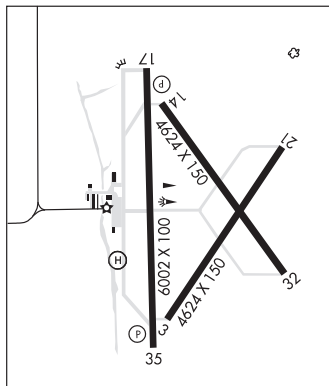

RWY 03-21: H4624X150 (CONC) S-26 0.3% up NE

RWY 21: Trees.

RWY 14-32: H4624X150 (CONC) S-26

RWY 14: Brush.

RUNWAY DECLARED DISTANCE INFORMATION

RWY 03: TORA-4624 TODA-4624 ASDA-4624 LDA-4624

RWY 14: TORA-4624 TODA-4624 ASDA-4624 LDA-4624

RWY 17: TORA-6002 TODA-6002 ASDA-6002 LDA-6002

RWY 21: TORA-4624 TODA-4624 ASDA-4624 LDA-4624

RWY 32: TORA-4624 TODA-4624 ASDA-4624 LDA-4624

RWY 35: TORA-6002 TODA-6002 ASDA-6002 LDA-6002

SERVICE: S2 FUEL 100LL, JET A LGT MIRL Rwy 17-35 preset low ints dusk-dawn, to increase ints ACTIVATE—CTAF. PAPI Rwy 17 and Rwy 35 opr continuously.

AIRPORT REMARKS: Attended 1400-0000Z±. For arpt attendant during business hrs call 903-784-4648. Arpt attended 1400-0100Z during dalgt savings time. Jet A fuel avbl at nights call 903-784-1071. 100LL avbl 24 hr self serve with credit card. Rwy 03-21 and Rwy 14-32 not available for air carrier ops with more than 30 passenger seats. Rwy 14-32 no line of sight between rwy ends. Rwy 03-21 not maintained. Twy lights from terminal apron to Rwy 17-35 on midfield twy only.

AIRPORT MANAGER: 903-784-4648

WEATHER DATA SOURCES: AWOS-3PT 119.675 (903) 737-8784.

COMMUNICATIONS: CTAF/UNICOM 122.975

PARIS RCO 122.25 (FORT WORTH RADIO)

® FORT WORTH CENTER APP/DEP CON 124.875

RADIO AIDS TO NAVIGATION: NOTAM FILE PRX.

PARIS (L) VORW/DME 113.6 PRX Chan 83 N33°32.54' W95°26.90' 352° 5.6 NM to fld. 510/7E.

HELIPAD HI: H40X40 (CONC)

PARKER CO (See WEATHERFORD on page 403)

PEARLAND

SKYWAY MANOR (T79) 3 W UTC-6(-5DT) N29°33.35' W95°19.68'

HOUSTON

55 NOTAM FILE CXO

COPTER

RWY 17-35: 2550X70 (TURF)

RWY 17: P-line.

RWY 35: Trees.

AIRPORT REMARKS: Attended irregularly. No touch and go landings.

AIRPORT MANAGER: (281) 997-7122

COMMUNICATIONS: CTAF 122.9

COMM/NAV/WEATHER REMARKS: For Clnc Del ctc Houston Apch at 281-443-5844, to cancel IFR call 281-443-5888.

PEARLAND RGNL (See HOUSTON on page 314)