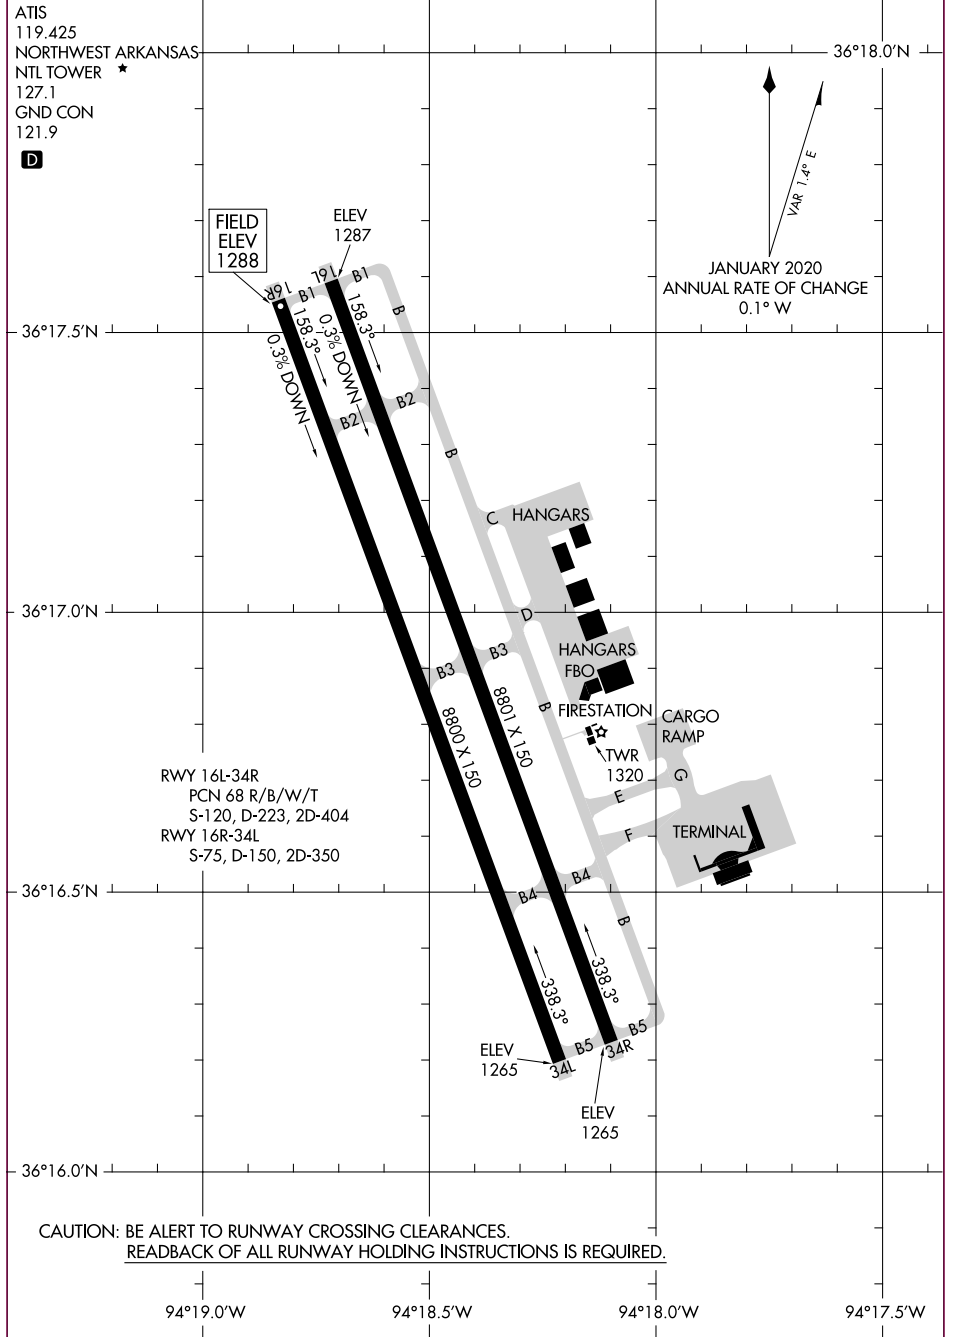

23110
AIRPORT DIAGRAM

AL-9274 (FAA)

NORTHWEST ARKANSAS NTL (XNA)
FAYETTEVILLE/SPRINGDALE/ROGERS, ARKANSAS

SC-1, 18 APR 2024 to 16 MAY 2024

SC-1, 18 APR 2024 to 16 MAY 2024

**CAUTION: BE ALERT TO RUNWAY CROSSING CLEARANCES.
READBACK OF ALL RUNWAY HOLDING INSTRUCTIONS IS REQUIRED.**

AIRPORT DIAGRAM
23110

FAYETTEVILLE/SPRINGDALE/ROGERS, ARKANSAS
NORTHWEST ARKANSAS NTL(XNA)