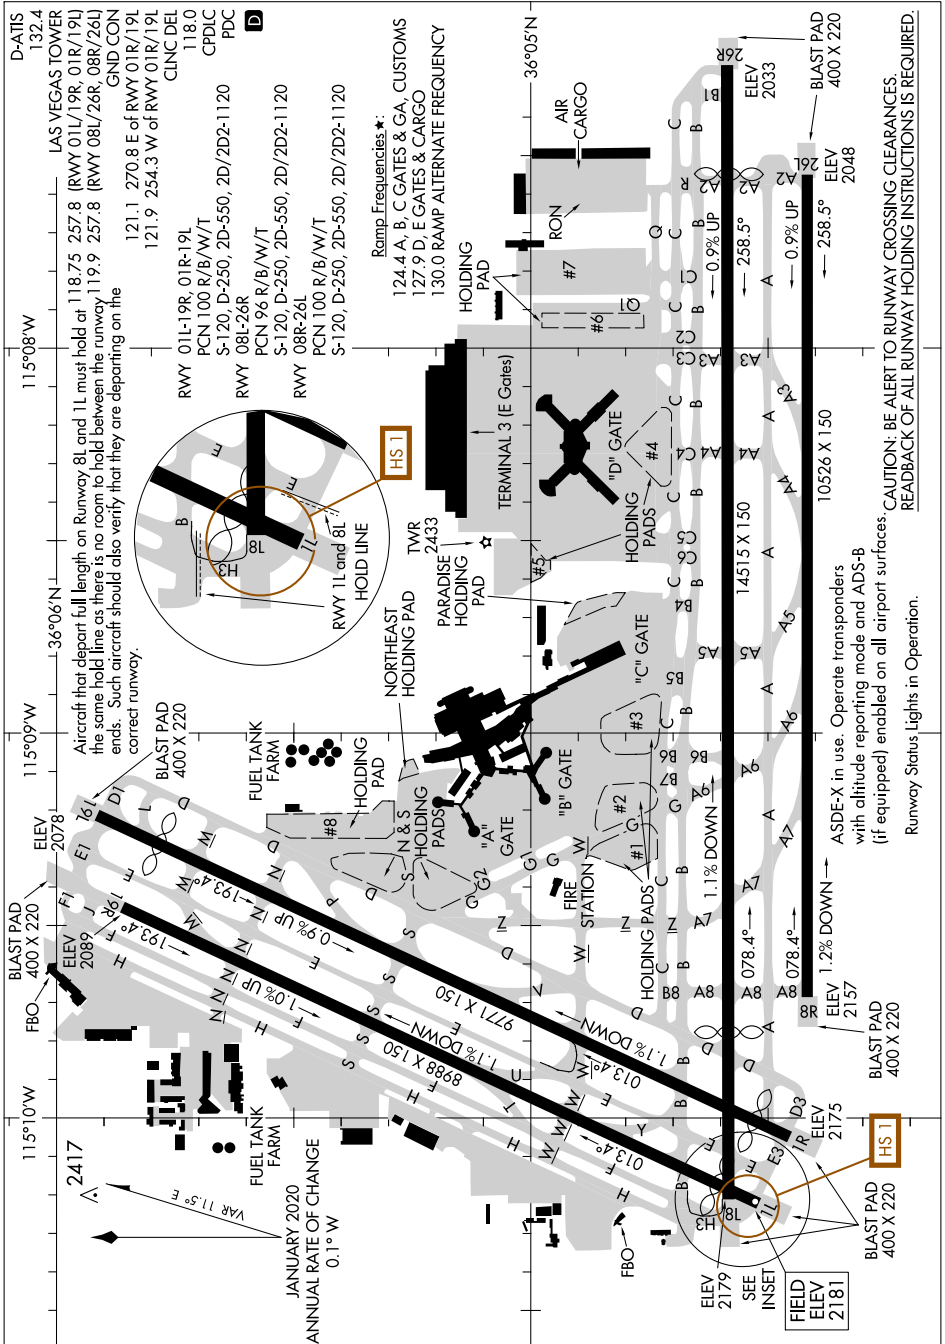

AIRPORT DIAGRAM

AL-662 (FAA)

HARRY REID INTL (LAS)
LAS VEGAS, NEVADA

SW-4, 18 APR 2024 to 16 MAY 2024

AIRPORT DIAGRAM

LAS VEGAS, NEVADA
HARRY REID INTL (LAS)

SW-4, 18 APR 2024 to 16 MAY 2024