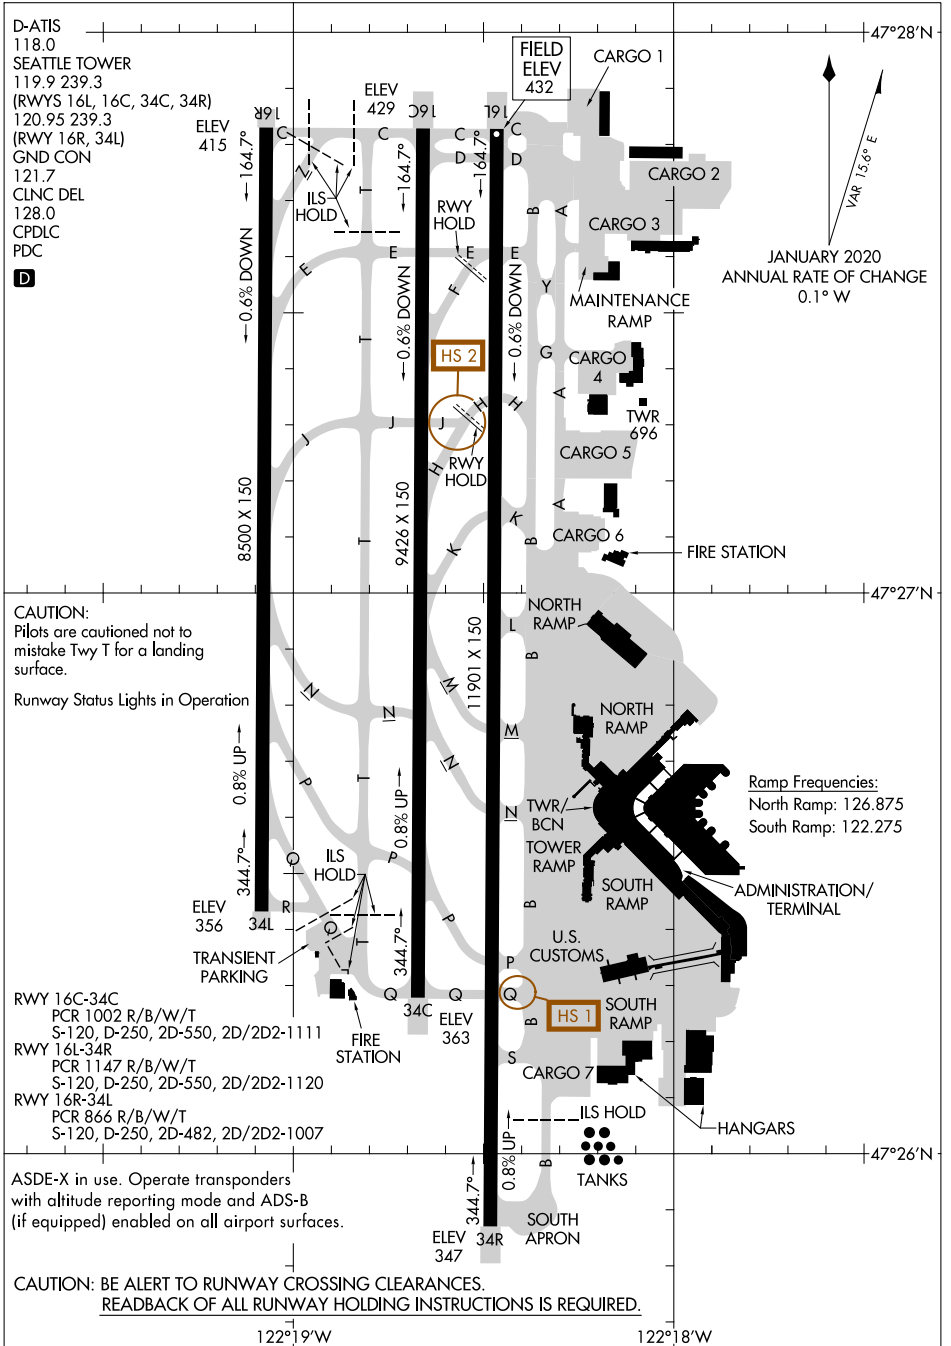

23334

# AIRPORT DIAGRAM

AL-582 (FAA)

SEATTLE-TACOMA INTL (SEA)  
SEATTLE, WASHINGTON

NW-1, 18 APR 2024 to 16 MAY 2024

NW-1, 18 APR 2024 to 16 MAY 2024

# AIRPORT DIAGRAM

23334

SEATTLE, WASHINGTON  
SEATTLE-TACOMA INTL (SEA)