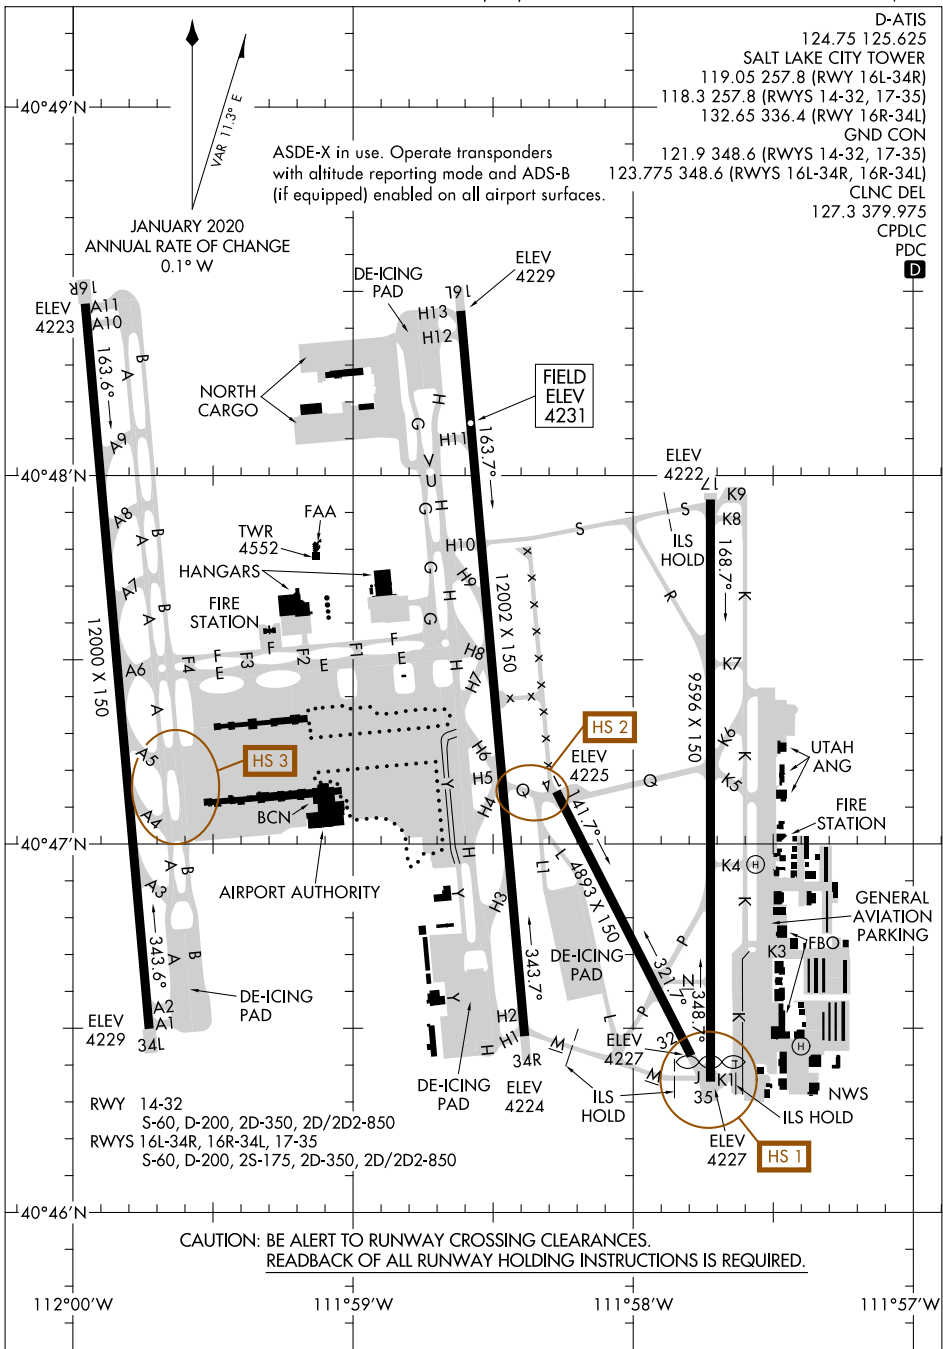

AIRPORT DIAGRAM

AL-365 (FAA)

SALT LAKE CITY INTL (SLC)

SALT LAKE CITY, UTAH

SW-4, 18 APR 2024 to 16 MAY 2024

SW-4, 18 APR 2024 to 16 MAY 2024

AIRPORT DIAGRAM

SALT LAKE CITY, UTAH
SALT LAKE CITY INTL (SLC)