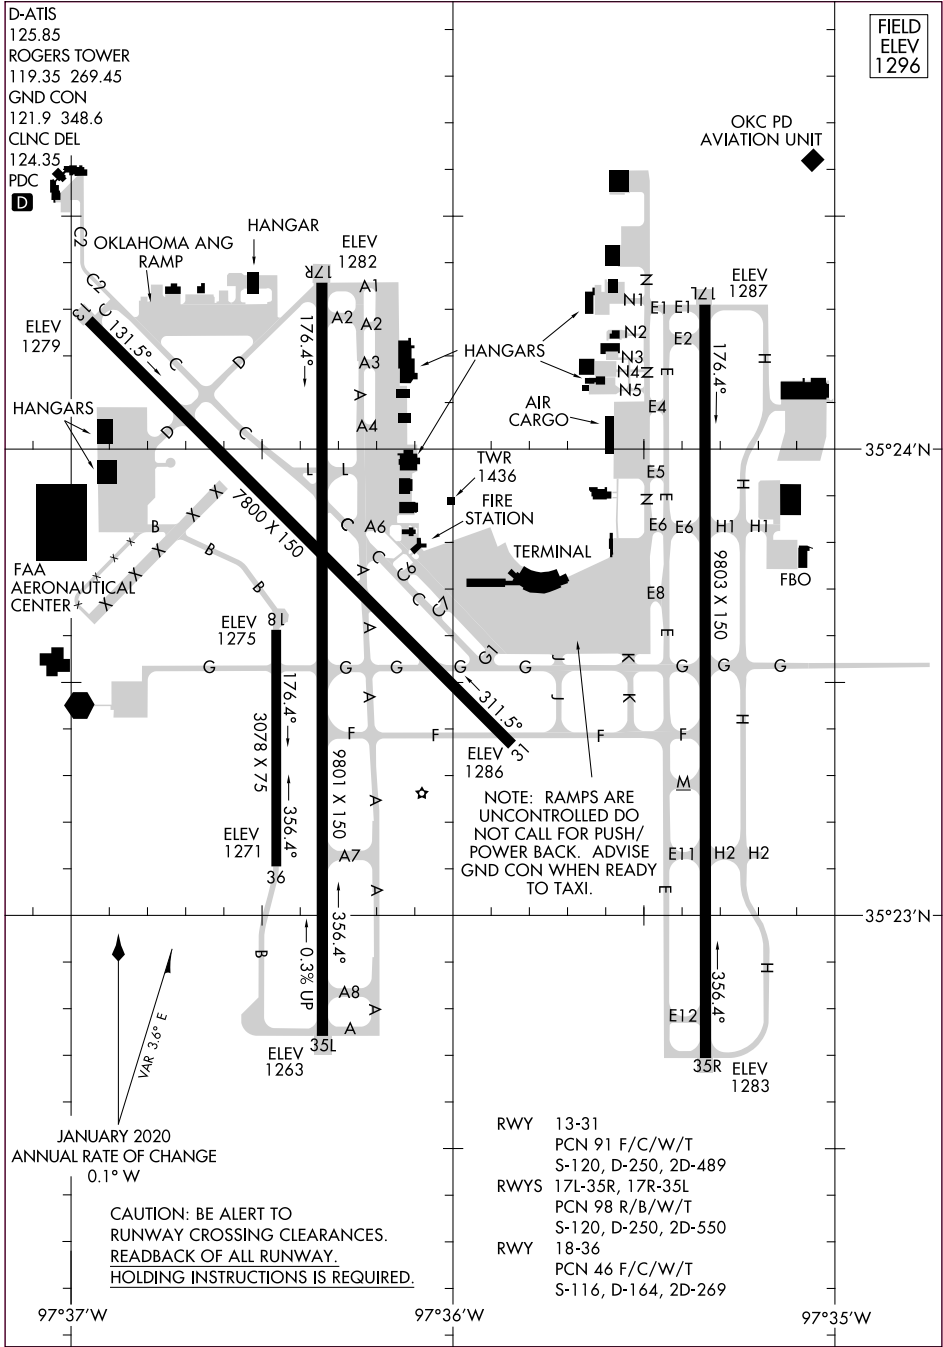

22307
AIRPORT DIAGRAM

WILL ROGERS WORLD (OKC)
 OKLAHOMA CITY, OKLAHOMA

AL-301 (FAA)

FIELD
 ELEV
 1296

SC-1, 18 APR 2024 to 16 MAY 2024

SC-1, 18 APR 2024 to 16 MAY 2024

22307
AIRPORT DIAGRAM

OKLAHOMA CITY, OKLAHOMA
WILL ROGERS WORLD (OKC)