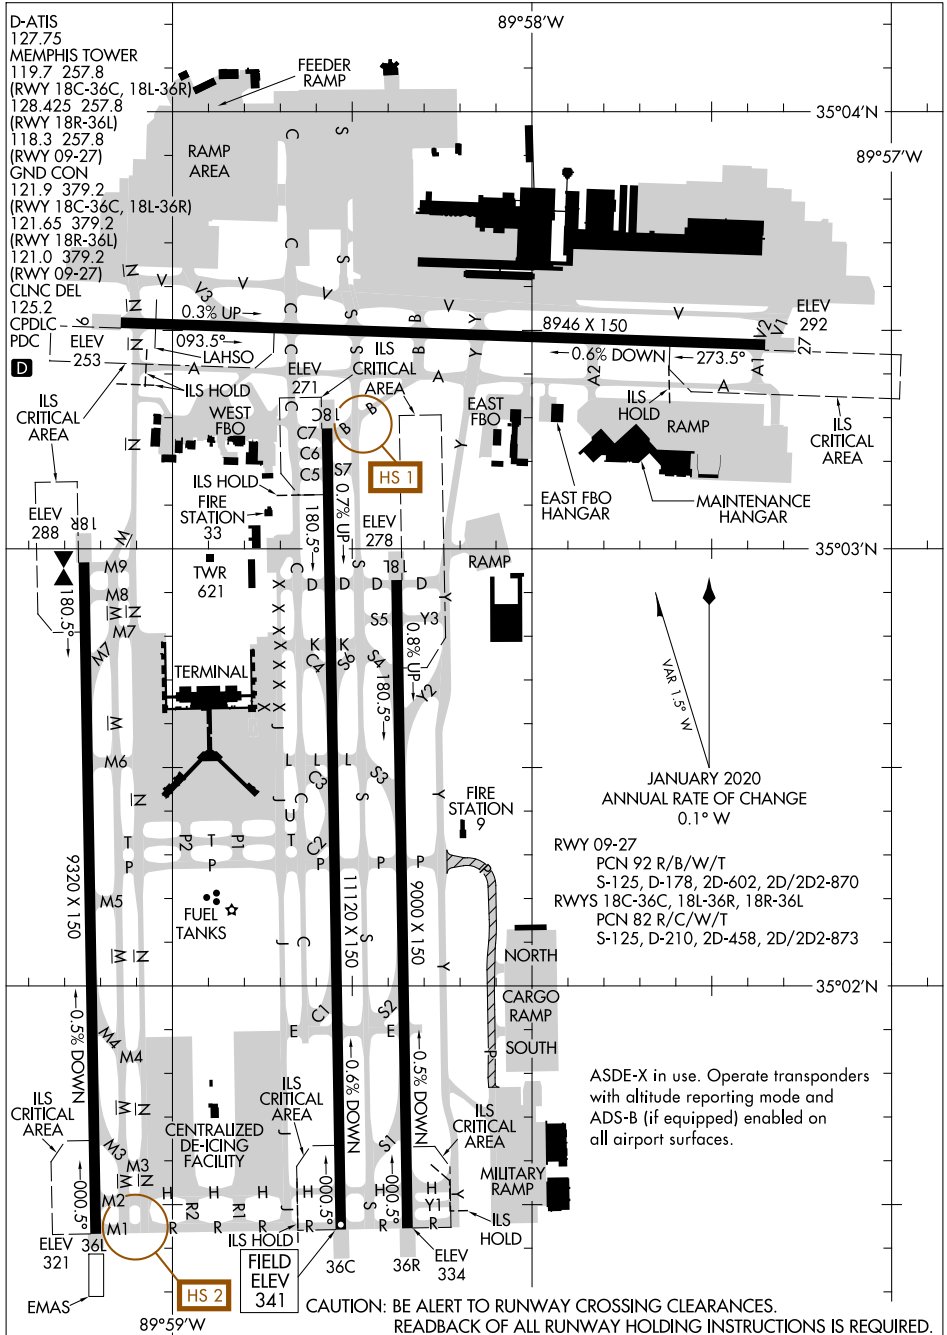

AIRPORT DIAGRAM

MEMPHIS INTL (MEM)
MEMPHIS, TENNESSEE

AL-253 (FAA)

SE-1, 18 APR 2024 to 16 MAY 2024

SE-1, 18 APR 2024 to 16 MAY 2024

AIRPORT DIAGRAM

MEMPHIS, TENNESSEE
MEMPHIS INTL (MEM)