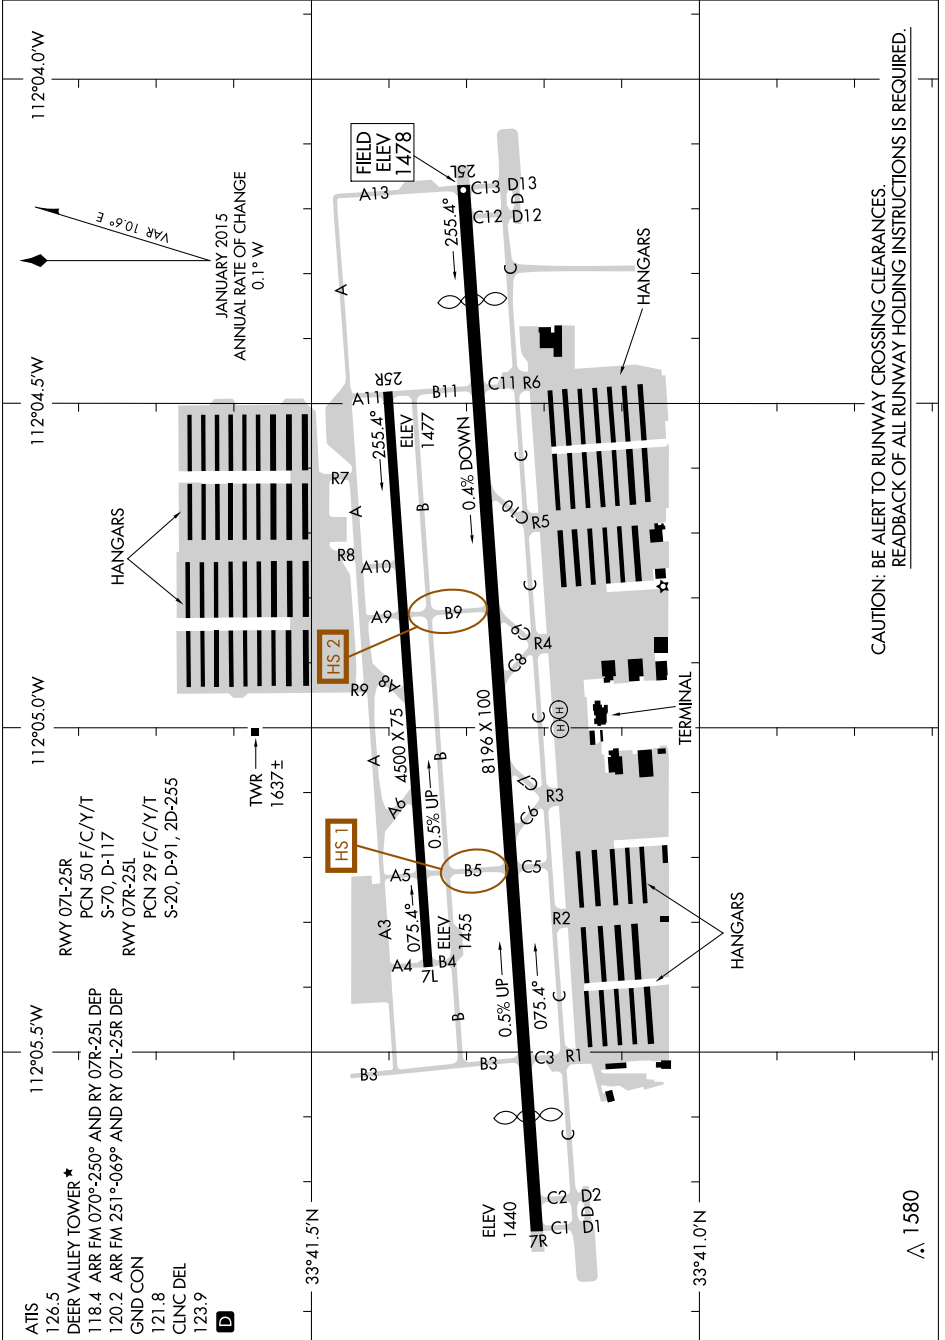

# AIRPORT DIAGRAM

AL-6646 (FAA)

PHOENIX DEER VALLEY (DVT)  
PHOENIX, ARIZONA

SW-4, 11 OCT 2018 to 08 NOV 2018

CAUTION: BE ALERT TO RUNWAY CROSSING CLEARANCES.  
REARBACK OF ALL RUNWAY HOLDING INSTRUCTIONS IS REQUIRED.

SW-4, 11 OCT 2018 to 08 NOV 2018

# AIRPORT DIAGRAM

PHOENIX, ARIZONA  
PHOENIX DEER VALLEY (DVT)

△ 1580