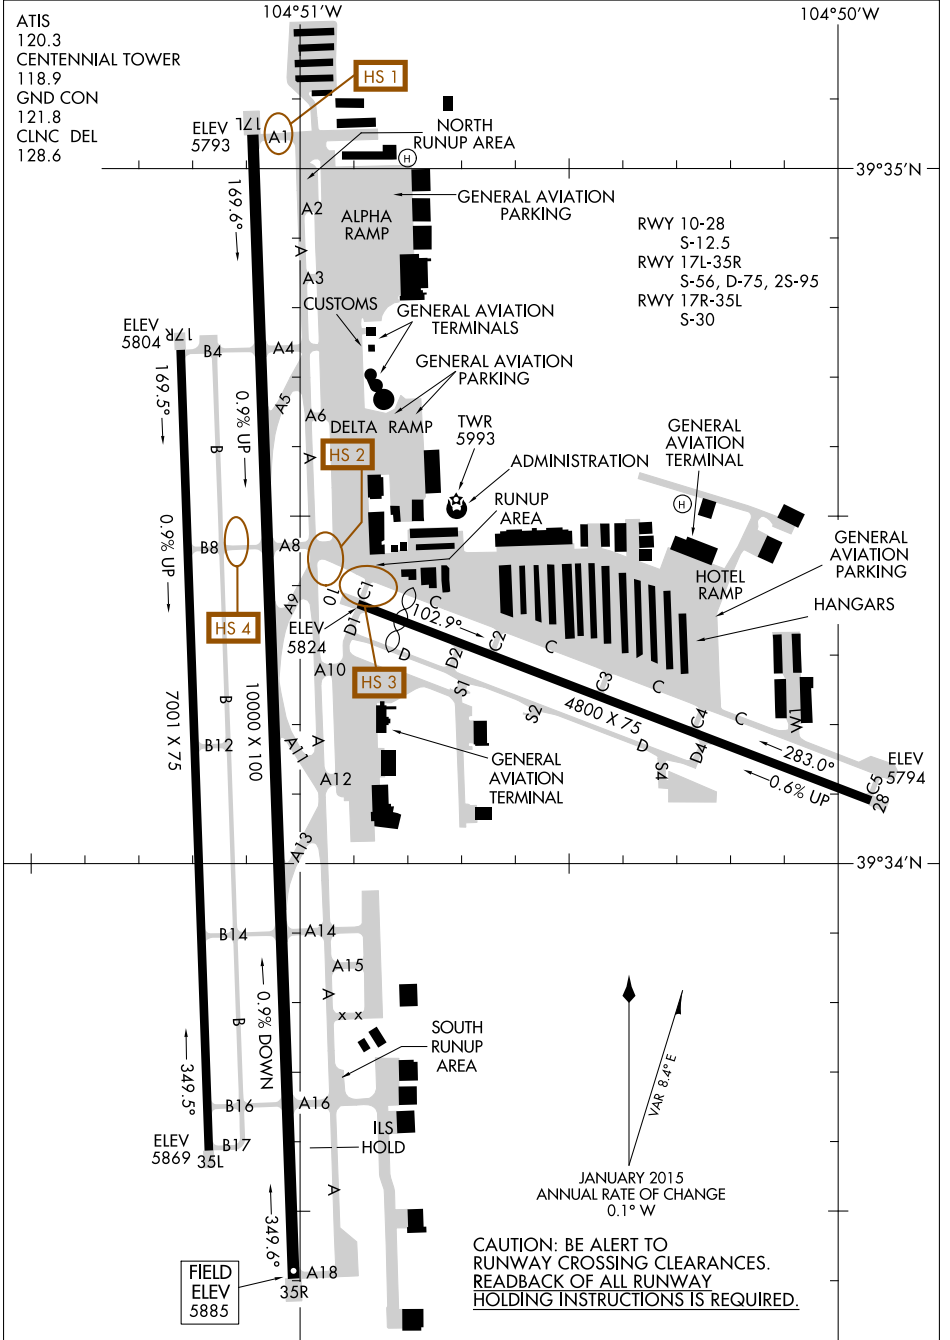

# AIRPORT DIAGRAM

AL-5715 (FAA)

CENTENNIAL (APA)  
DENVER, COLORADO

SW-1, 11 OCT 2018 to 08 NOV 2018

SW-1, 11 OCT 2018 to 08 NOV 2018

# AIRPORT DIAGRAM

DENVER, COLORADO  
CENTENNIAL (APA)