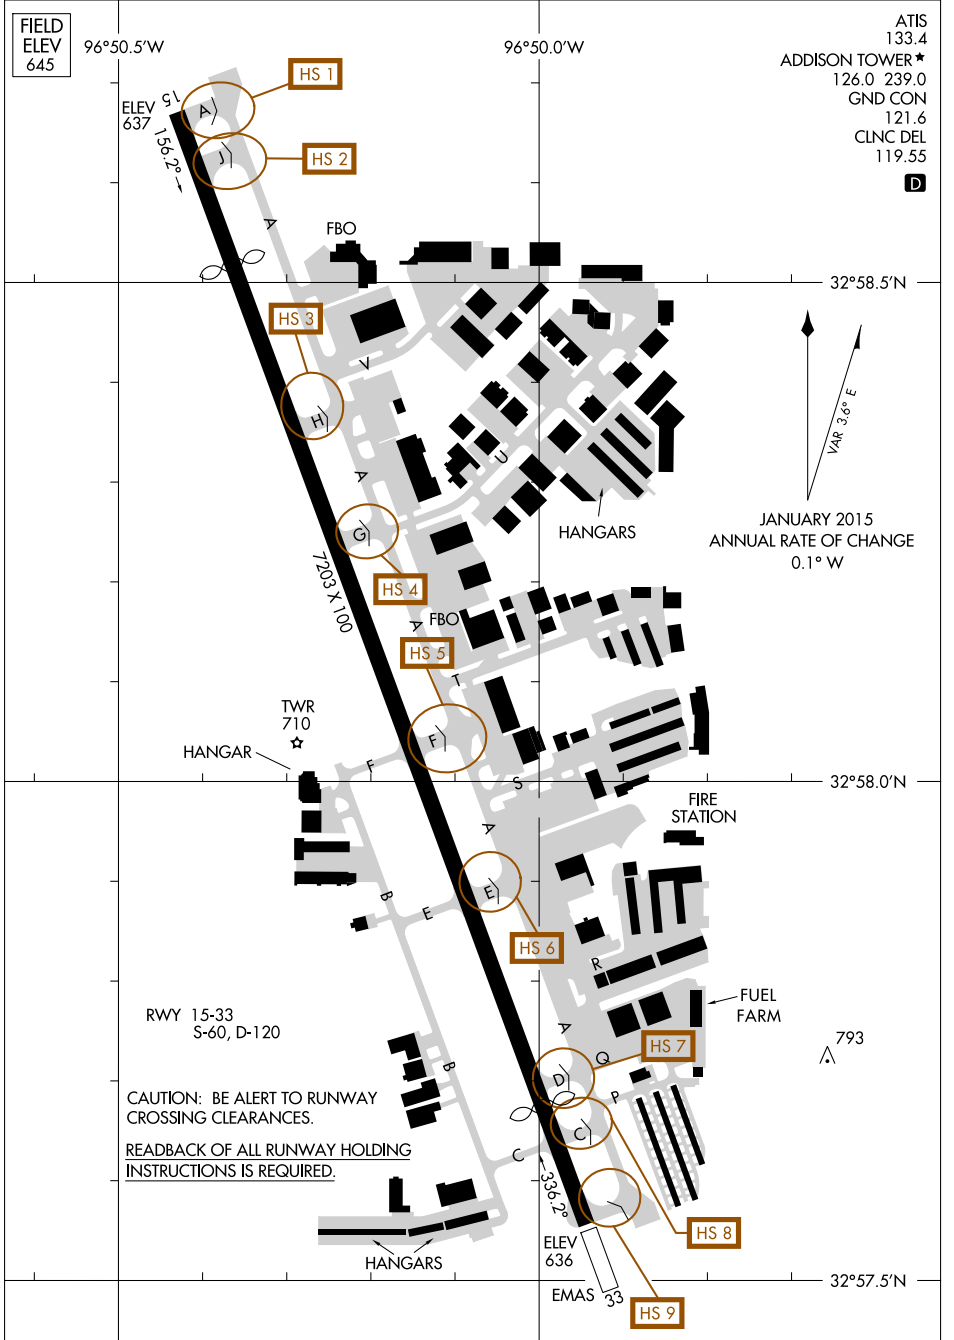

17173  
**AIRPORT DIAGRAM**

AL-768 (FAA)

**ADDISON (ADS)**  
 DALLAS, TEXAS

SC-2, 11 OCT 2018 to 08 NOV 2018

SC-2, 11 OCT 2018 to 08 NOV 2018

**AIRPORT DIAGRAM**  
 17173

DALLAS, TEXAS  
**ADDISON (ADS)**