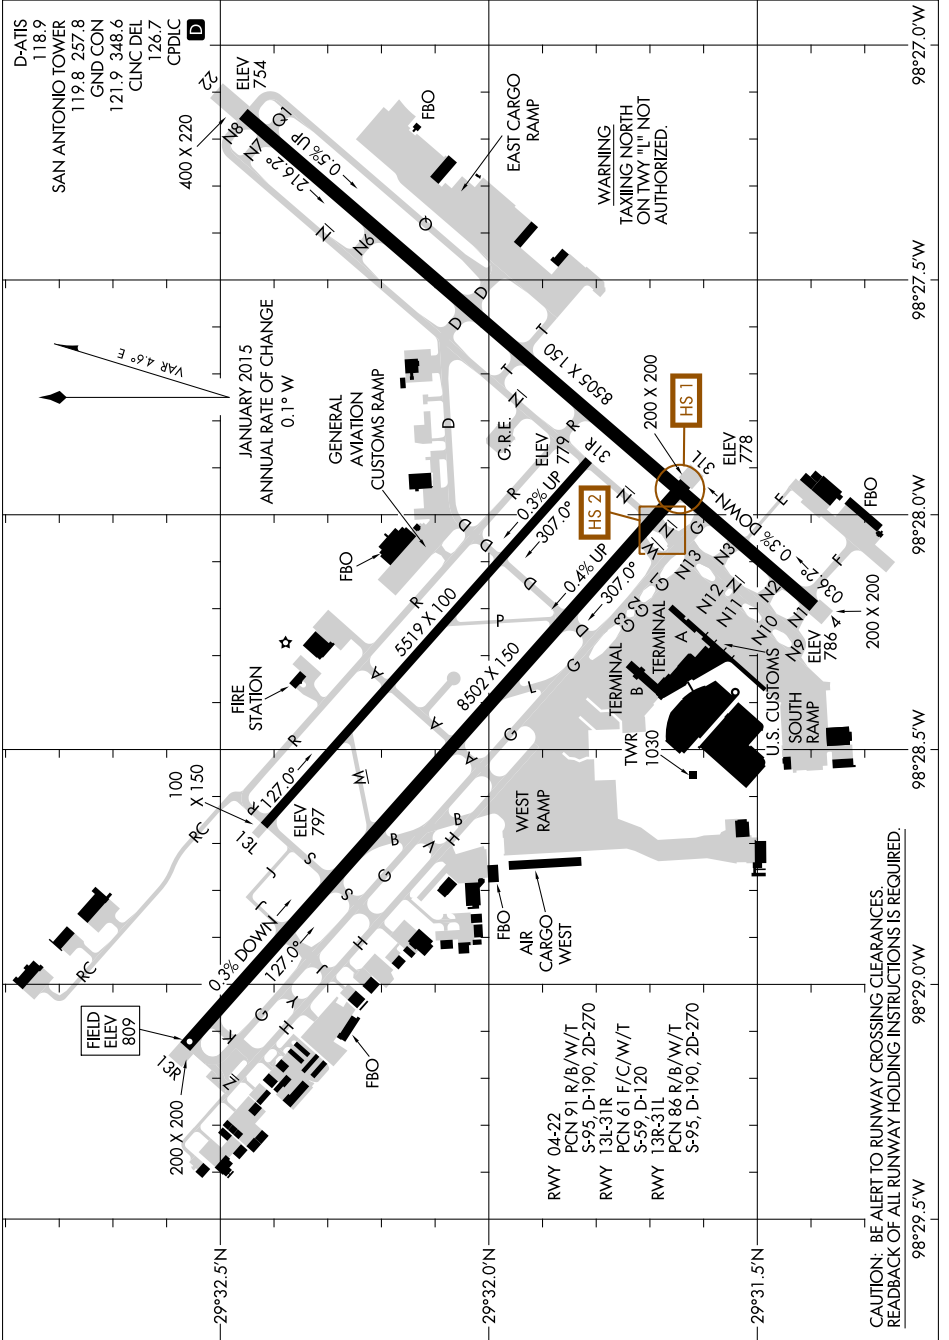

# AIRPORT DIAGRAM

AL-369 (FAA)

## SAN ANTONIO INTL (SAT)

SAN ANTONIO, TEXAS

SC-3, 11 OCT 2018 to 08 NOV 2018

SC-3, 11 OCT 2018 to 08 NOV 2018

# AIRPORT DIAGRAM

## SAN ANTONIO INTL (SAT)

SAN ANTONIO, TEXAS

CAUTION: BE ALERT TO RUNWAY CROSSING CLEARANCES. READBACK OF ALL RUNWAY HOLDING INSTRUCTIONS IS REQUIRED.