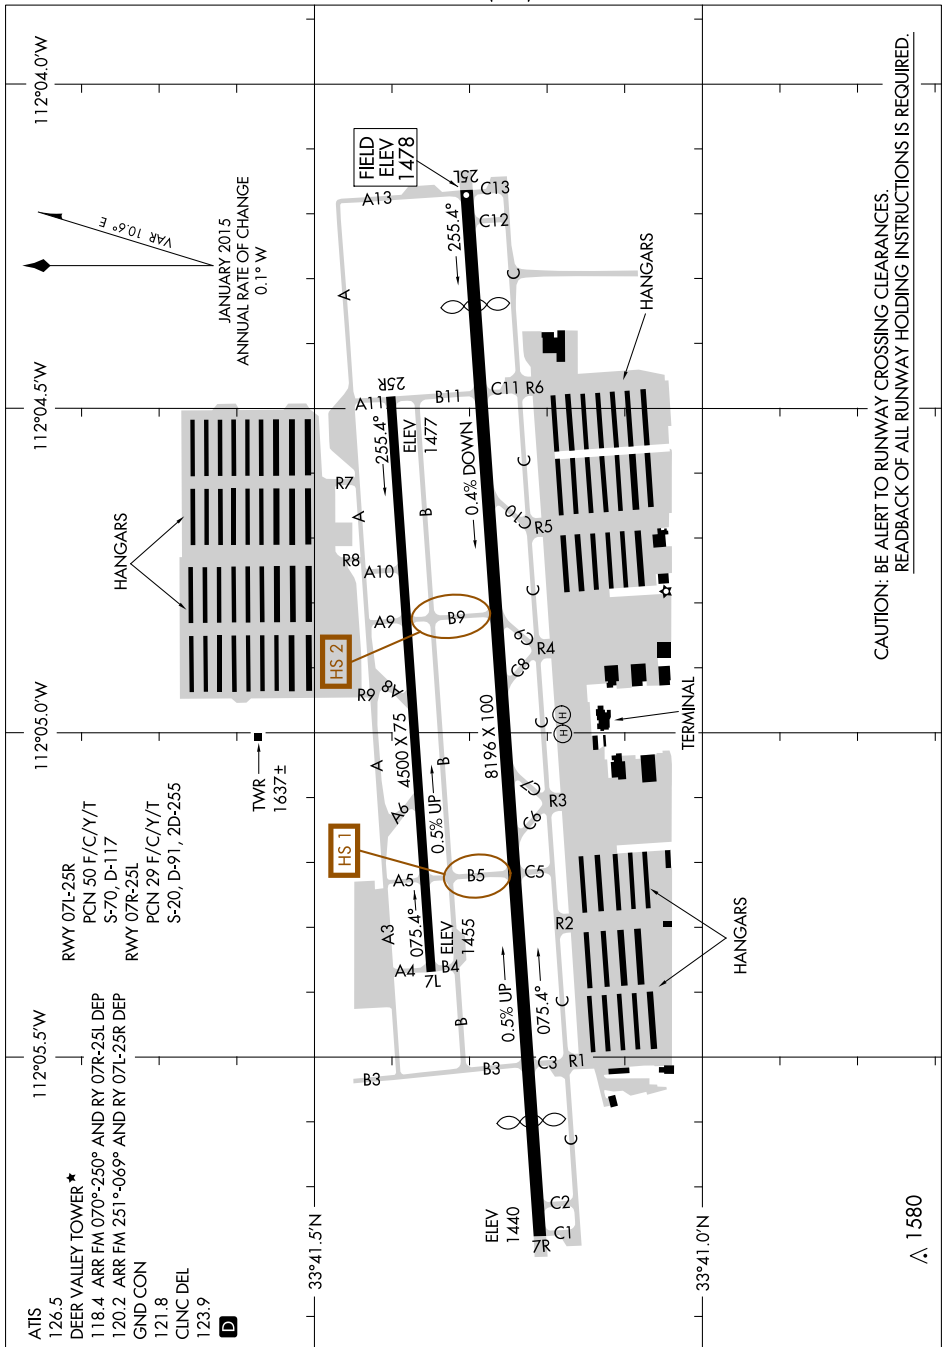

AIRPORT DIAGRAM

AL-6646 (FAA)

PHOENIX DEER VALLEY (DVT)
PHOENIX, ARIZONA

SW-4, 19 JUL 2018 to 16 AUG 2018

CAUTION: BE ALERT TO RUNWAY CROSSING CLEARANCES.
READBACK OF ALL RUNWAY HOLDING INSTRUCTIONS IS REQUIRED.

SW-4, 19 JUL 2018 to 16 AUG 2018

AIRPORT DIAGRAM

PHOENIX, ARIZONA
PHOENIX DEER VALLEY (DVT)

1580