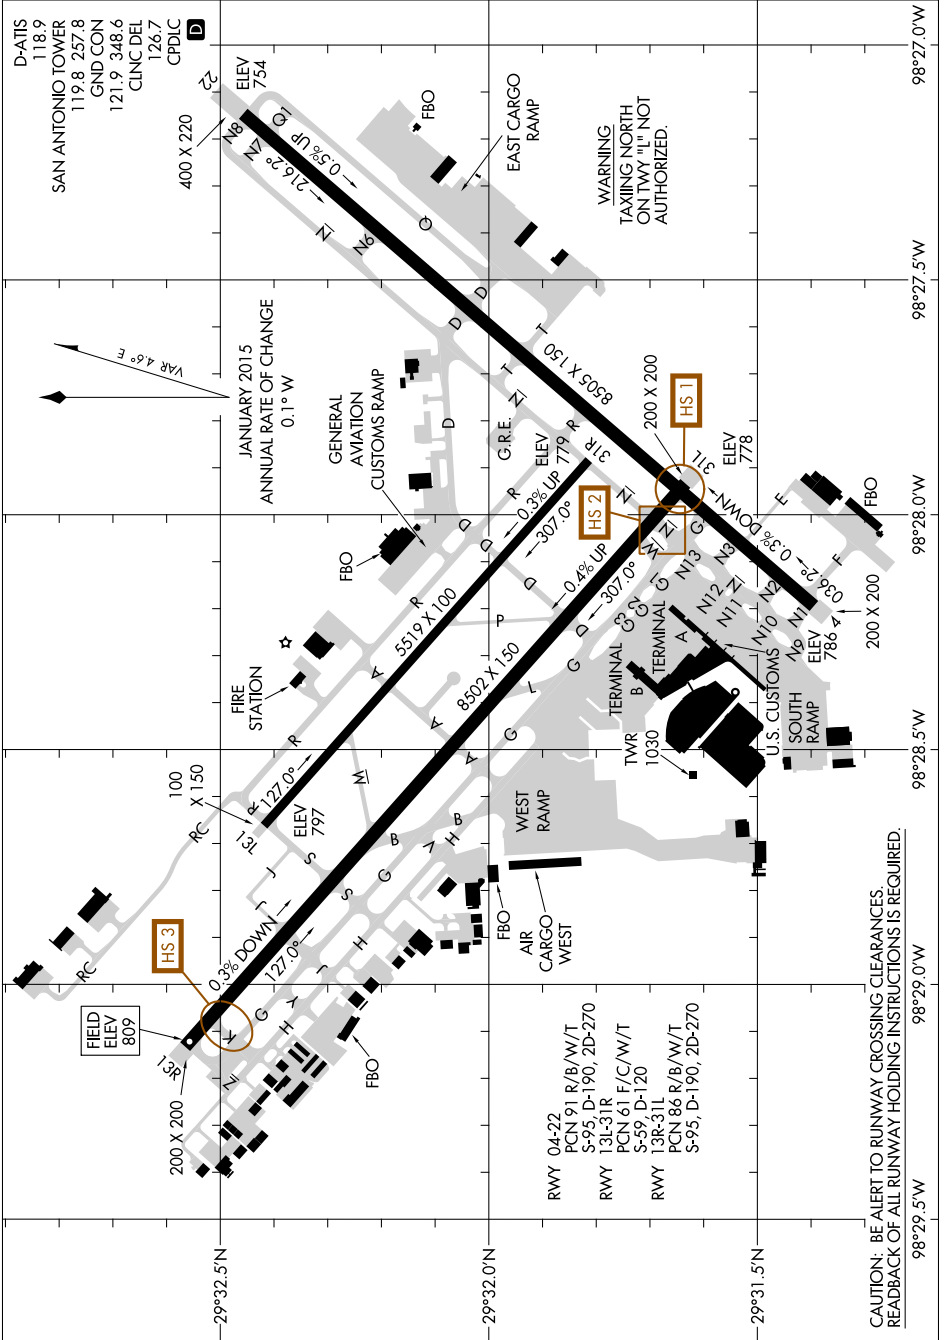

# AIRPORT DIAGRAM

AL-369 (FAA)

SAN ANTONIO INTL (SAT)

SAN ANTONIO, TEXAS

SC-3, 19 JUL 2018 to 16 AUG 2018

SC-3, 19 JUL 2018 to 16 AUG 2018

# AIRPORT DIAGRAM

SAN ANTONIO, TEXAS

SAN ANTONIO INTL (SAT)

CAUTION: BE ALERT TO RUNWAY CROSSING CLEARANCES.  
READBACK OF ALL RUNWAY HOLDING INSTRUCTIONS IS REQUIRED.