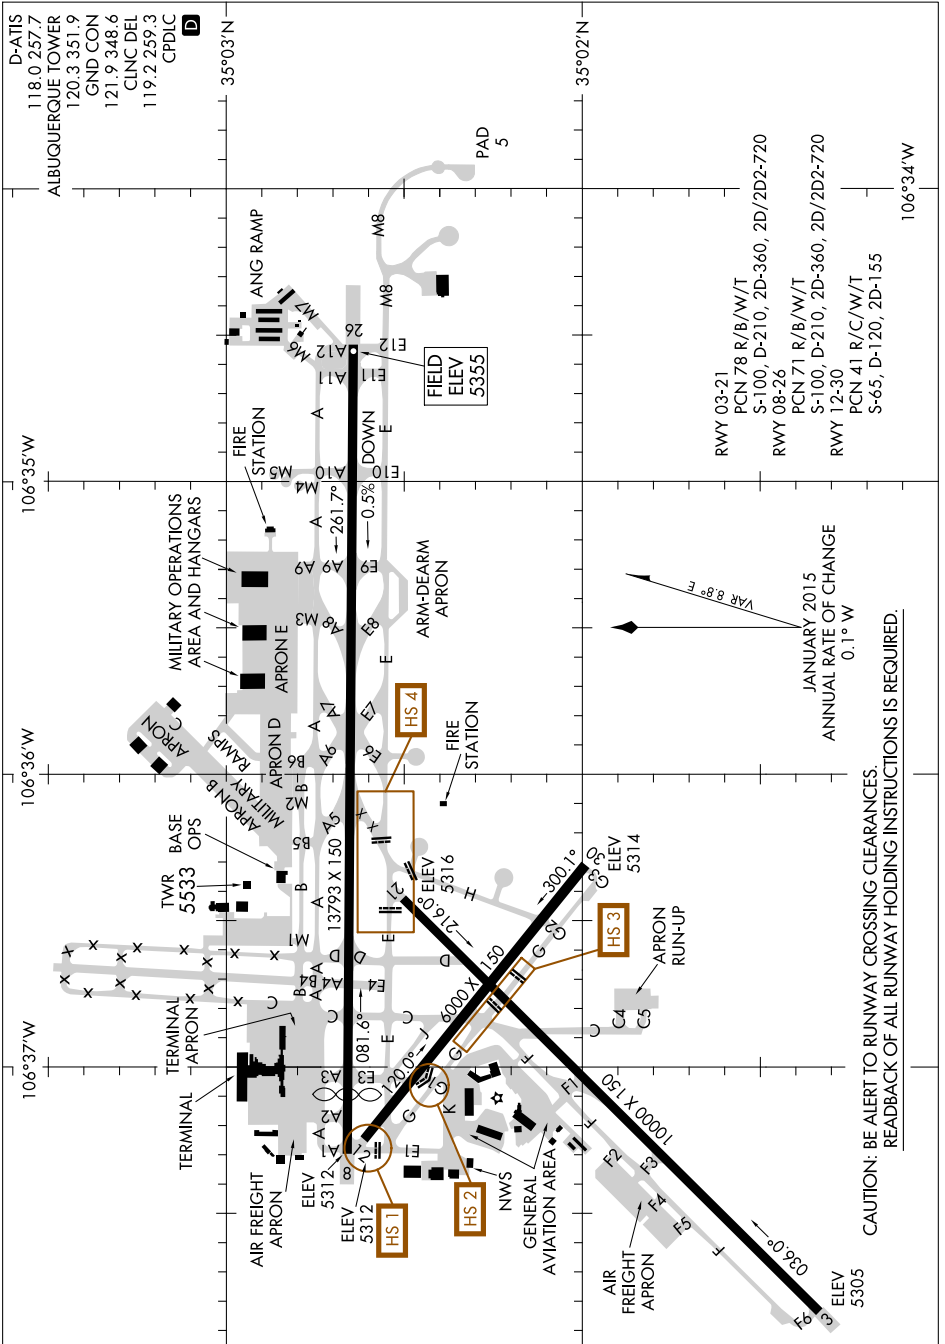

AIRPORT DIAGRAM

ALBUQUERQUE INTL SUNPORT (ABQ)
ALBUQUERQUE, NEW MEXICO

AL-12 (FAA)

SW-1, 19 JUL 2018 to 16 AUG 2018

CAUTION: BE ALERT TO RUNWAY CROSSING CLEARANCES.
READBACK OF ALL RUNWAY HOLDING INSTRUCTIONS IS REQUIRED.

JANUARY 2015
ANNUAL RATE OF CHANGE
0.1° W

VOR 8.8° E

AIRPORT DIAGRAM

ALBUQUERQUE, NEW MEXICO
ALBUQUERQUE INTL SUNPORT (ABQ)

SW-1, 19 JUL 2018 to 16 AUG 2018