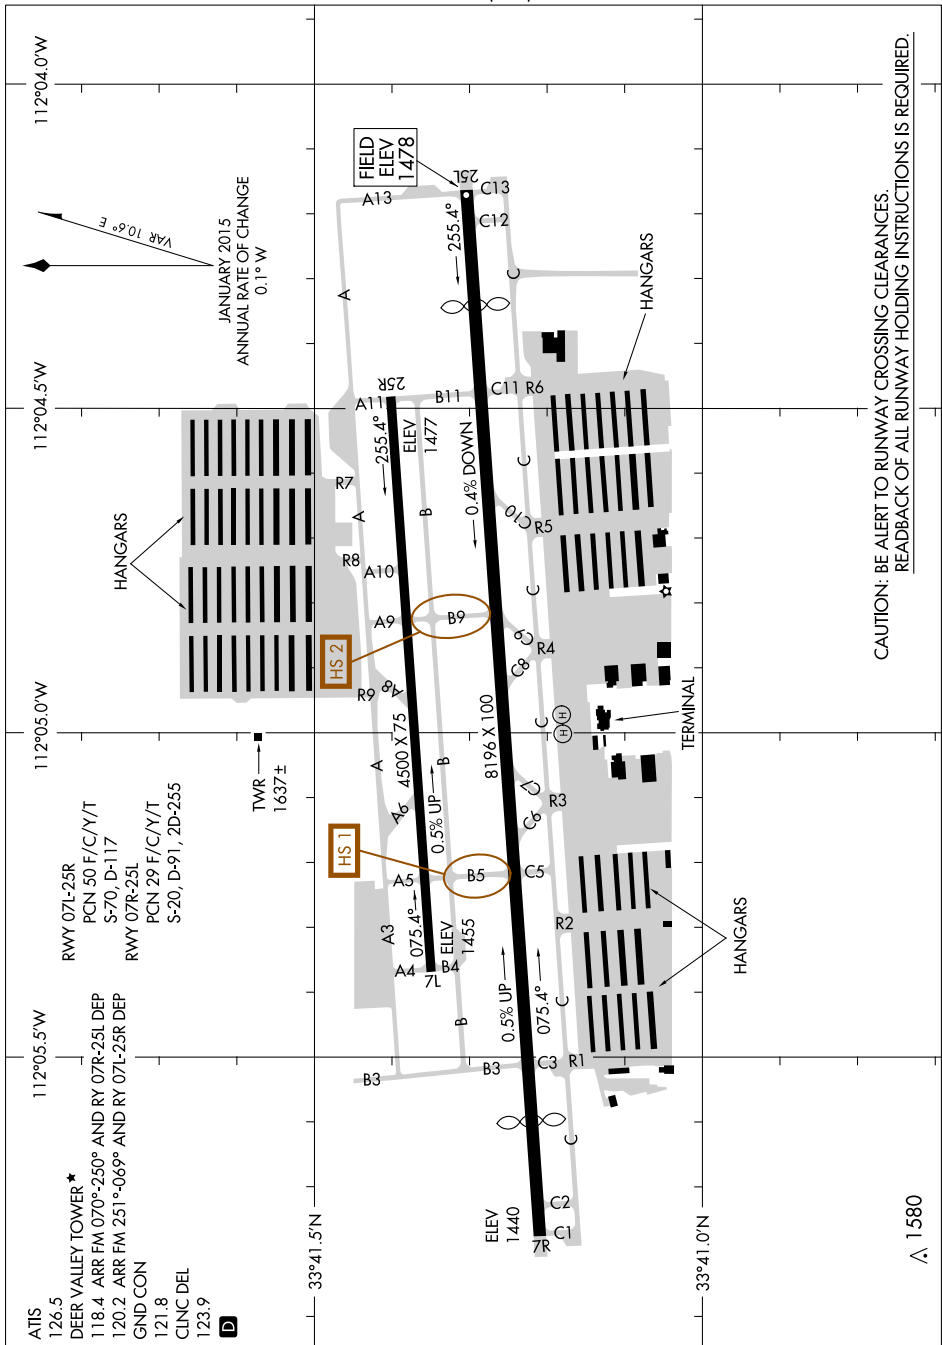

AIRPORT DIAGRAM

AL-6646 (FAA)

PHOENIX DEER VALLEY (DVT)
PHOENIX, ARIZONA

SW-4, 21 JUN 2018 to 19 JUL 2018

CAUTION: BE ALERT TO RUNWAY CROSSING CLEARANCES.
READBACK OF ALL RUNWAY HOLDING INSTRUCTIONS IS REQUIRED.

SW-4, 21 JUN 2018 to 19 JUL 2018

AIRPORT DIAGRAM

PHOENIX, ARIZONA
PHOENIX DEER VALLEY (DVT)

1580