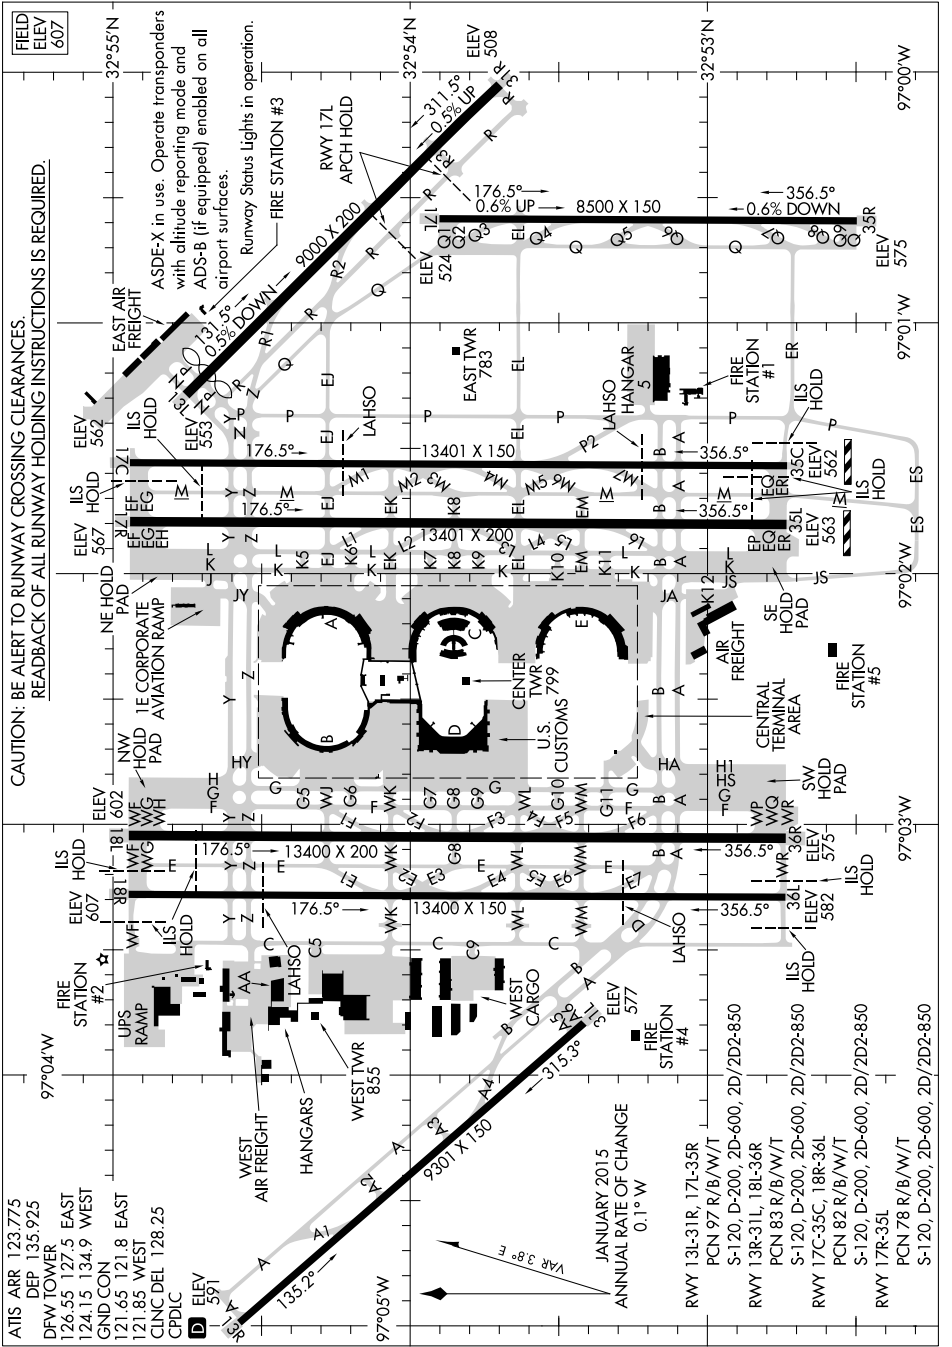

AIRPORT DIAGRAM

AL-6039 (FAA)

DALLAS-FORT WORTH INTL (DFW)

DALLAS-FORT WORTH, TEXAS

SC-2, 21 JUN 2018 to 19 JUL 2018

SC-2, 21 JUN 2018 to 19 JUL 2018

CAUTION: BE ALERT TO RUNWAY CROSSING CLEARANCES.
REARBACK OF ALL RUNWAY HOLDING INSTRUCTIONS IS REQUIRED.

ATIS ARR 123.775
 DEP 135.925
 DFW TOWER
 126.55 127.5 EAST
 124.15 134.9 WEST
 GND CON
 121.65 121.8 EAST
 121.85 WEST
 CLNC DEL 128.25
 CPDIC
 ELEV 391

AIRPORT DIAGRAM

DALLAS-FORT WORTH, TEXAS

DALLAS-FORT WORTH INTL (DFW)