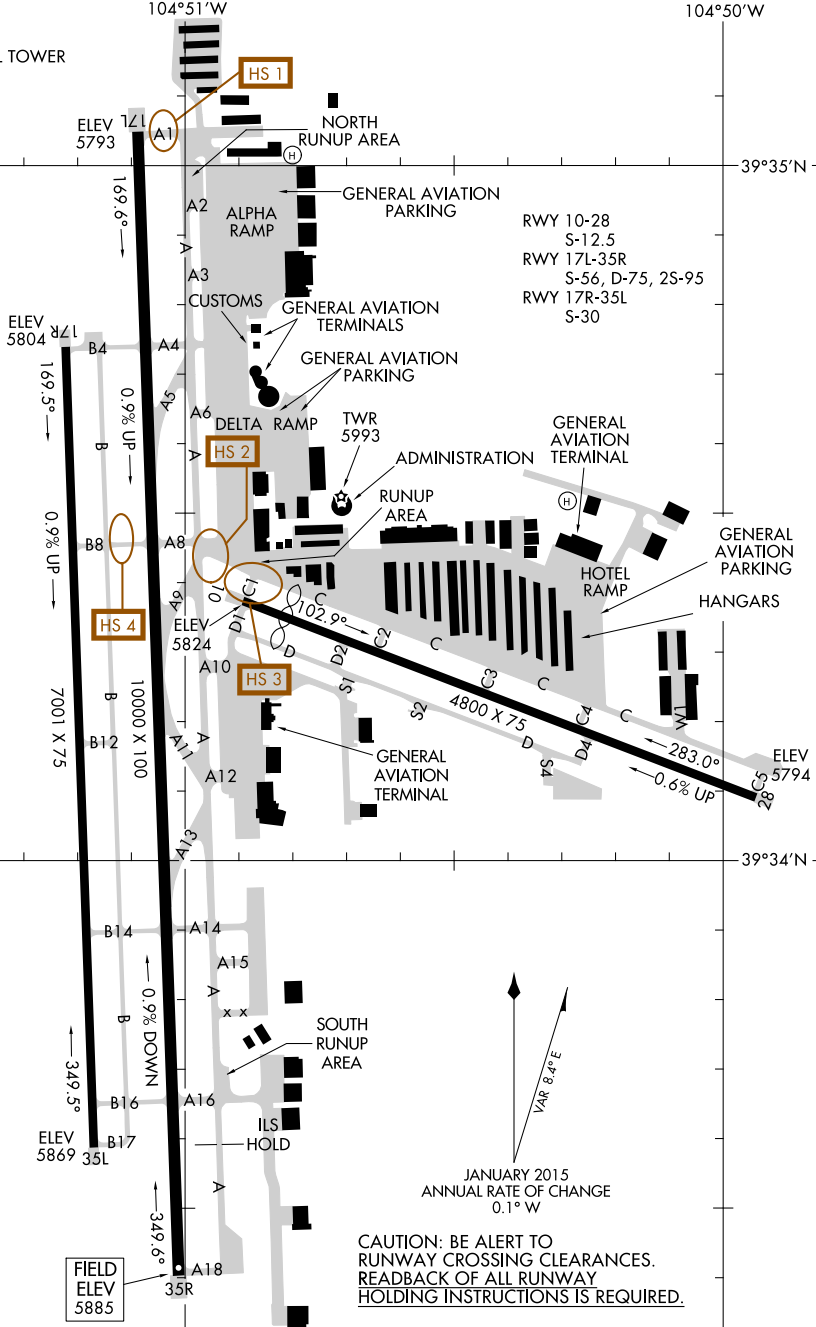

17341

# AIRPORT DIAGRAM

AL-5715 (FAA)

CENTENNIAL (APA)  
DENVER, COLORADO

ATIS  
120.3  
CENTENNIAL TOWER  
118.9  
GND CON  
121.8  
CLNC DEL  
128.6

SW-1, 21 JUN 2018 to 19 JUL 2018

SW-1, 21 JUN 2018 to 19 JUL 2018

# AIRPORT DIAGRAM

17341

DENVER, COLORADO  
CENTENNIAL (APA)