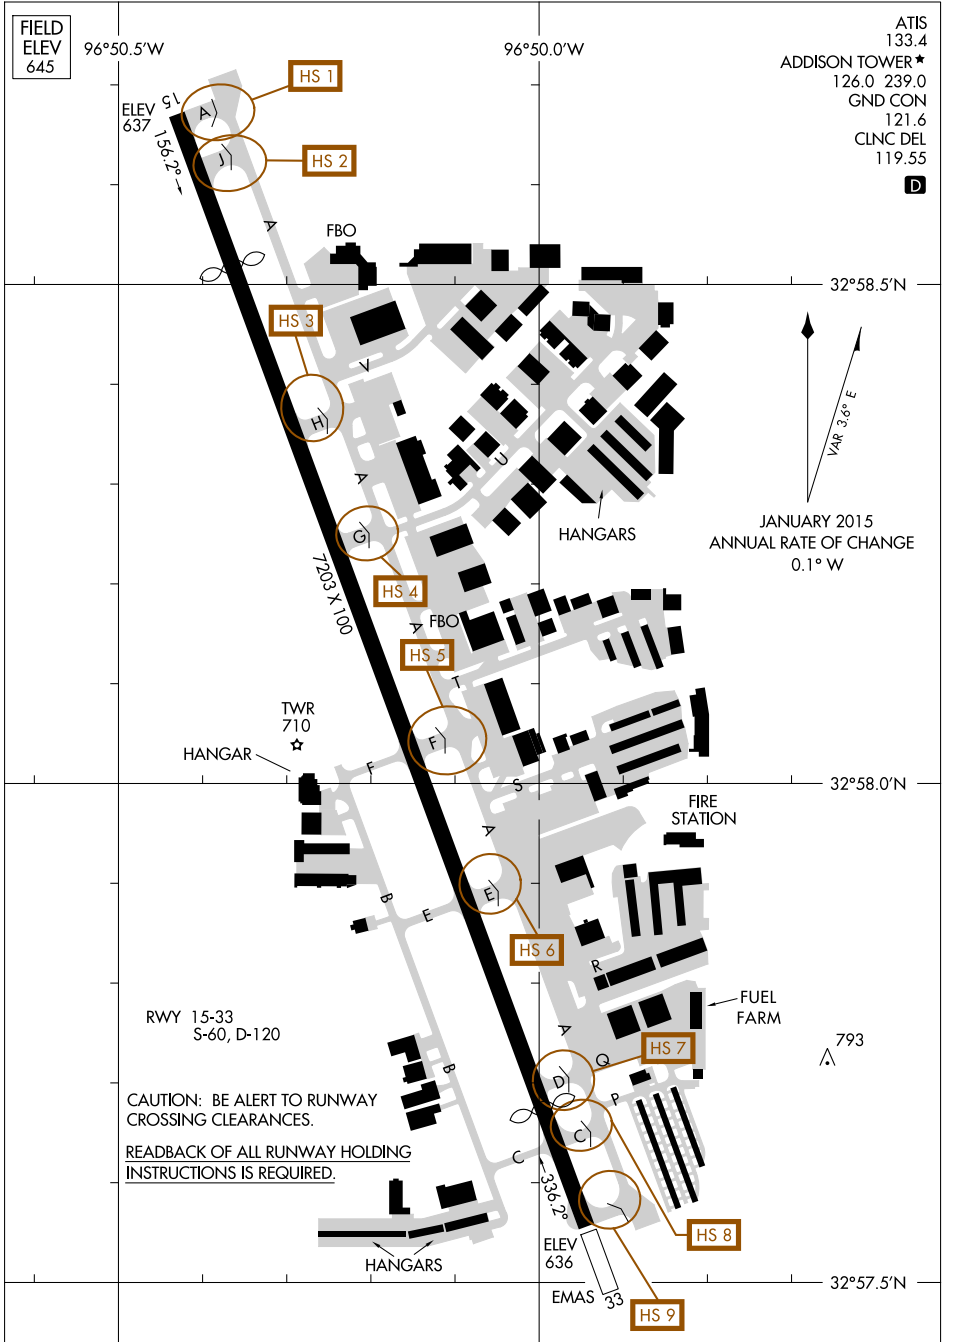

17173
AIRPORT DIAGRAM

AL-768 (FAA)

ADDISON (ADS)
 DALLAS, TEXAS

SC-2, 21 JUN 2018 to 19 JUL 2018

SC-2, 21 JUN 2018 to 19 JUL 2018

AIRPORT DIAGRAM
 17173

DALLAS, TEXAS
ADDISON (ADS)