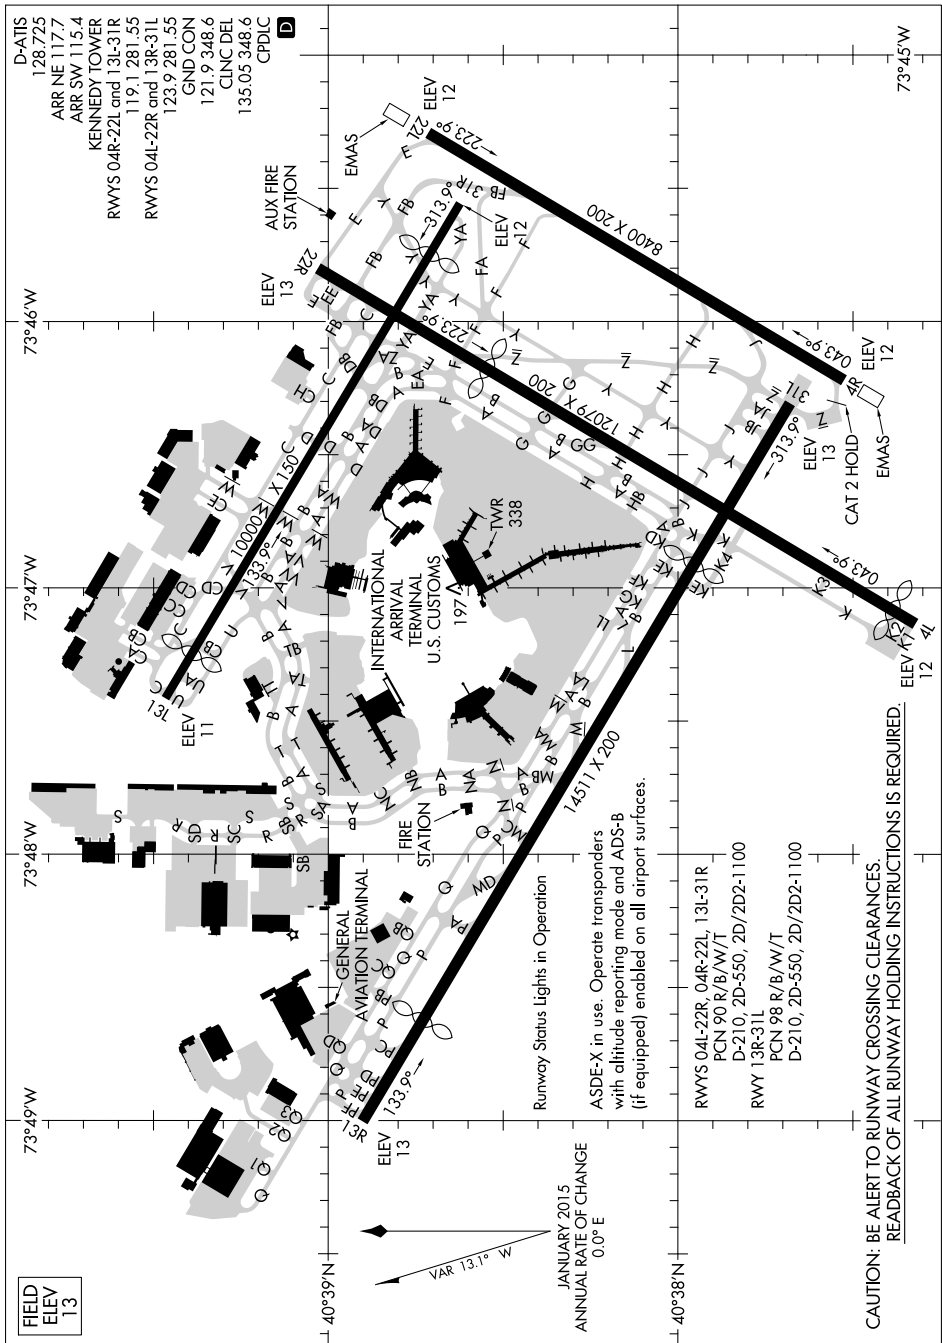

17341
AIRPORT DIAGRAM

JOHN F. KENNEDY INTL (JFK)
 NEW YORK, NEW YORK

AL-610 (FAA)

NE-2, 21 JUN 2018 to 19 JUL 2018

FIELD
 ELEV
 13

17341
AIRPORT DIAGRAM

NEW YORK, NEW YORK
 JOHN F. KENNEDY INTL (JFK)

NE-2, 21 JUN 2018 to 19 JUL 2018