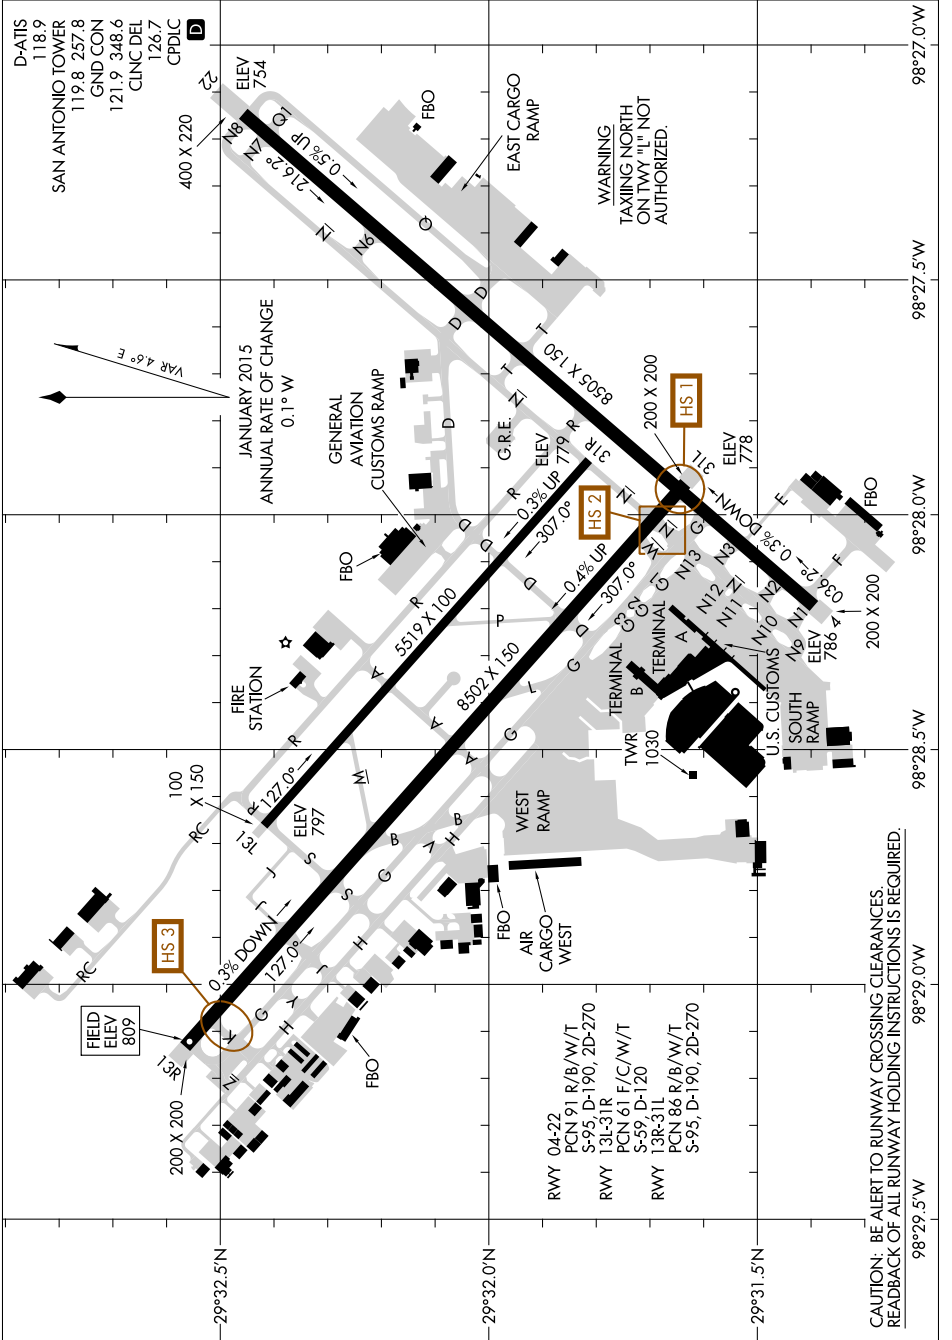

# AIRPORT DIAGRAM

AL-369 (FAA)

SAN ANTONIO INTL (SAT)

SAN ANTONIO, TEXAS

SC-3, 21 JUN 2018 to 19 JUL 2018

SC-3, 21 JUN 2018 to 19 JUL 2018

# AIRPORT DIAGRAM

SAN ANTONIO, TEXAS

SAN ANTONIO INTL (SAT)