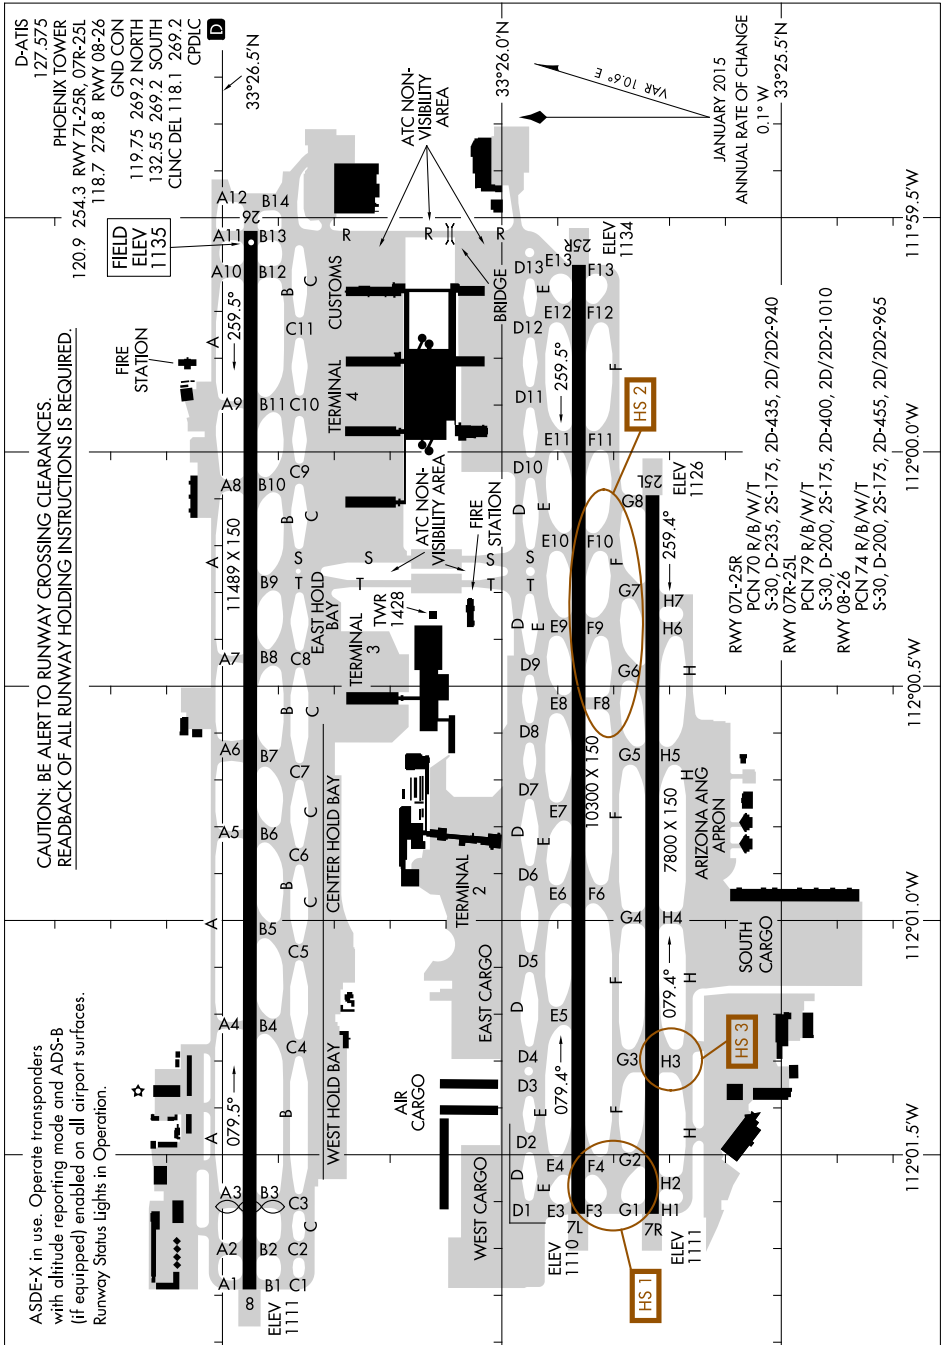

17173

# AIRPORT DIAGRAM

PHOENIX SKY HARBOR INTL (PHX)

AL-322 (FAA)

PHOENIX, ARIZONA

SW-4, 21 JUN 2018 to 19 JUL 2018

SW-4, 21 JUN 2018 to 19 JUL 2018

# AIRPORT DIAGRAM

17173

PHOENIX, ARIZONA  
PHOENIX SKY HARBOR INTL (PHX)