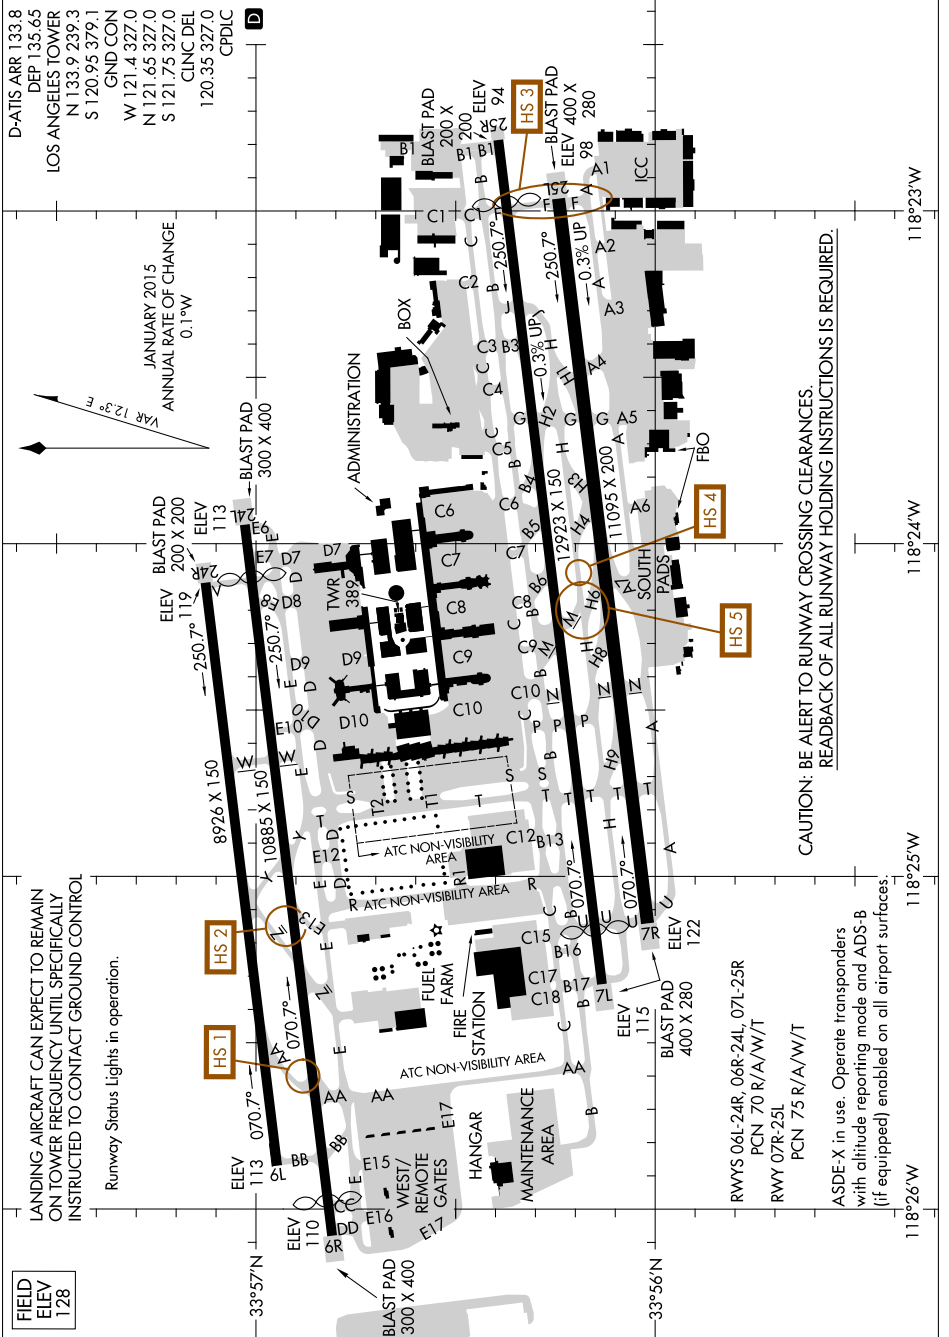

# AIRPORT DIAGRAM

AL-237 (FAA)

LOS ANGELES INTL (LAX)  
LOS ANGELES, CALIFORNIA

SW-3, 21 JUN 2018 to 19 JUL 2018

# AIRPORT DIAGRAM

LOS ANGELES, CALIFORNIA  
LOS ANGELES INTL (LAX)

SW-3, 21 JUN 2018 to 19 JUL 2018