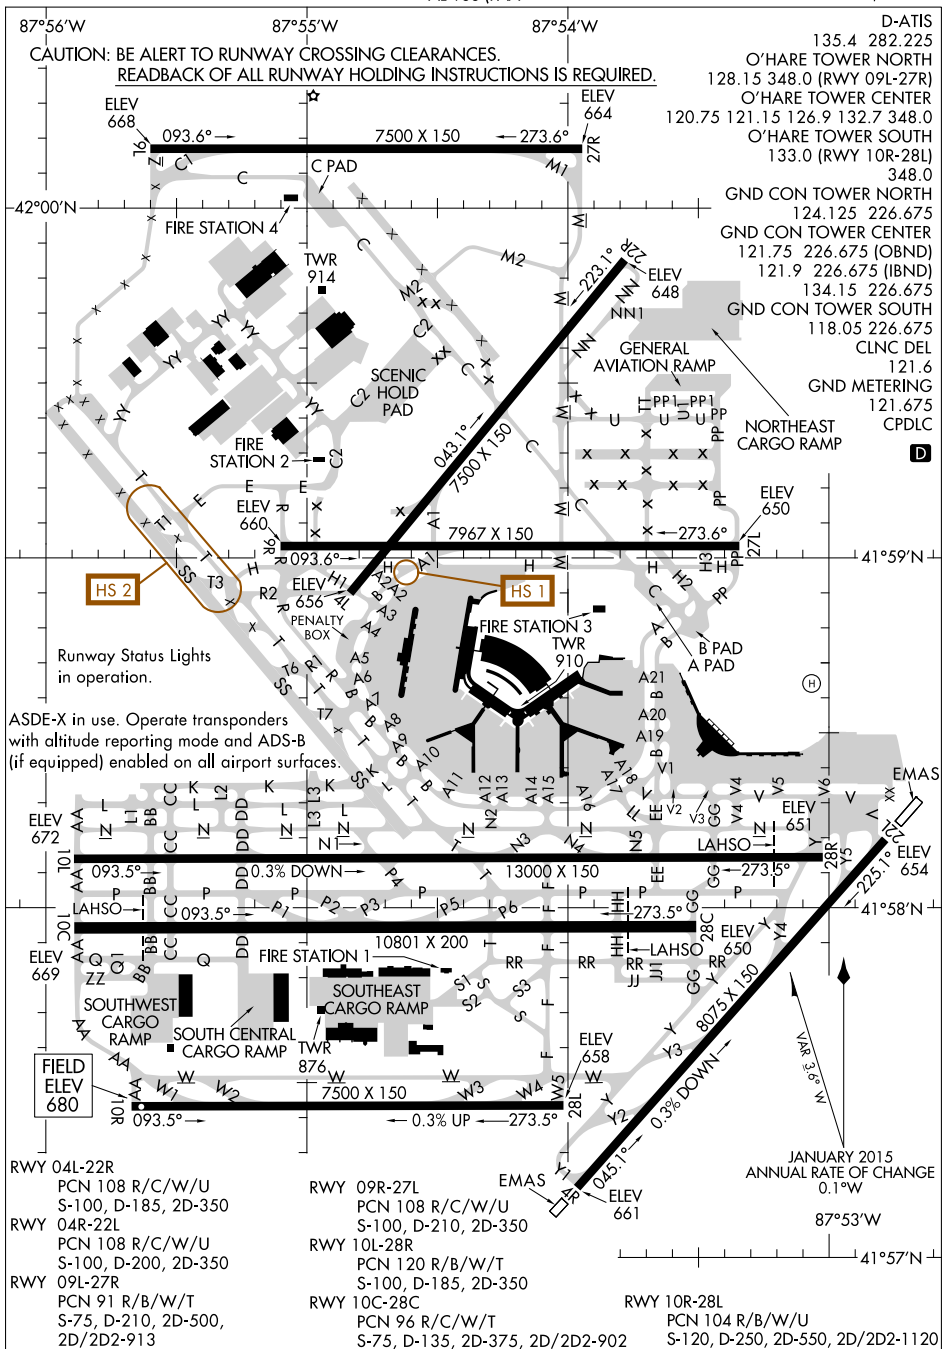

AIRPORT DIAGRAM

AL-166 (FAA)

CHICAGO O'HARE INTL (O.R.D)

CHICAGO, ILLINOIS

EC-3, 21 JUN 2018 to 19 JUL 2018

EC-3, 21 JUN 2018 to 19 JUL 2018

AIRPORT DIAGRAM

CHICAGO, ILLINOIS CHICAGO O'HARE INTL (O.R.D)