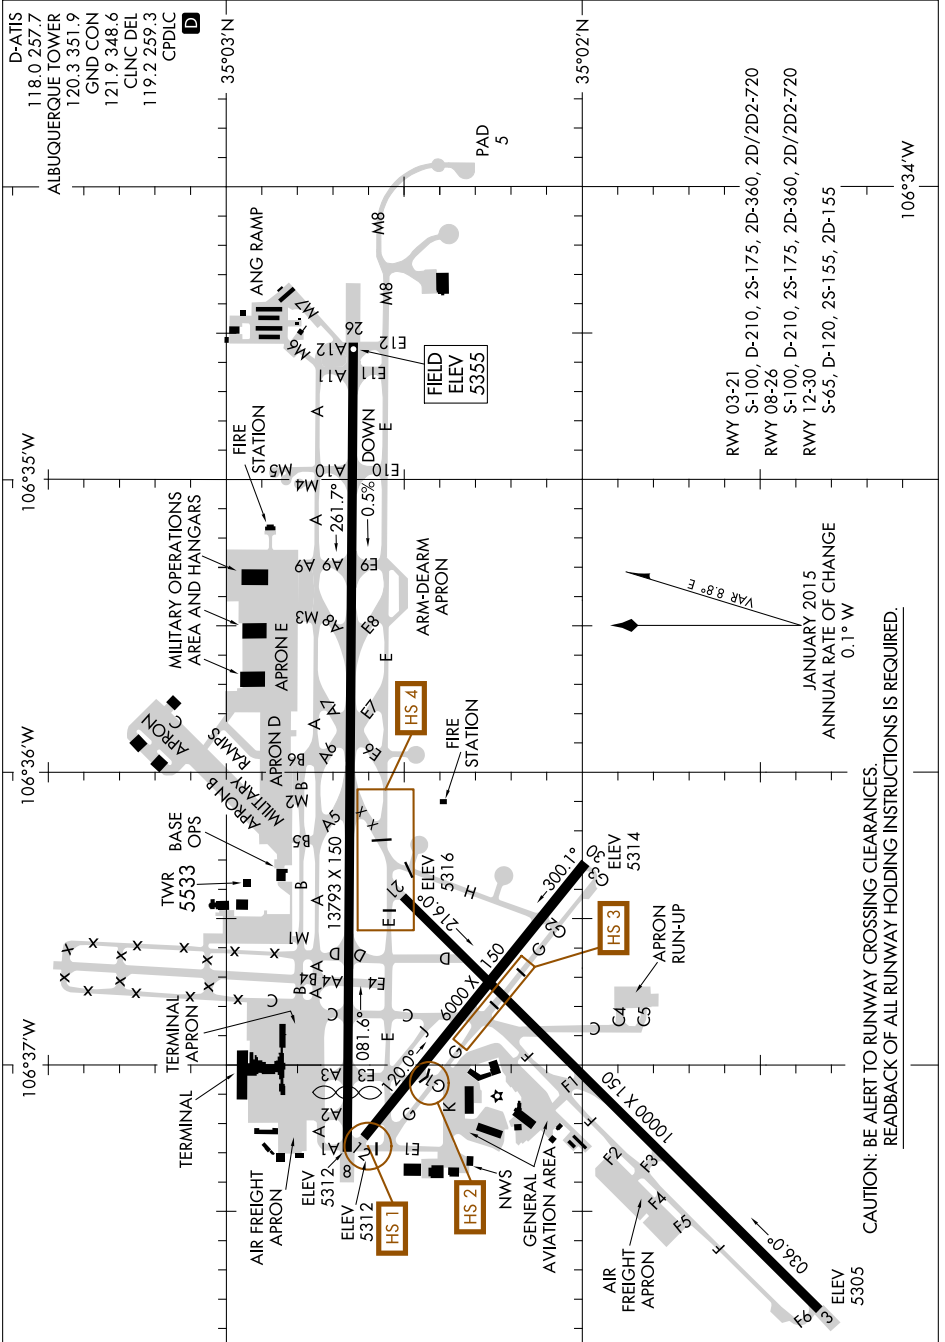

# AIRPORT DIAGRAM

AL-12 (FAA)

ALBUQUERQUE INTL SUNPORT (ABQ)  
ALBUQUERQUE, NEW MEXICO

SW-1, 21 JUN 2018 to 19 JUL 2018

CAUTION: BE ALERT TO RUNWAY CROSSING CLEARANCES.  
READBACK OF ALL RUNWAY HOLDING INSTRUCTIONS IS REQUIRED.

SW-1, 21 JUN 2018 to 19 JUL 2018

# AIRPORT DIAGRAM

ALBUQUERQUE, NEW MEXICO  
ALBUQUERQUE INTL SUNPORT (ABQ)