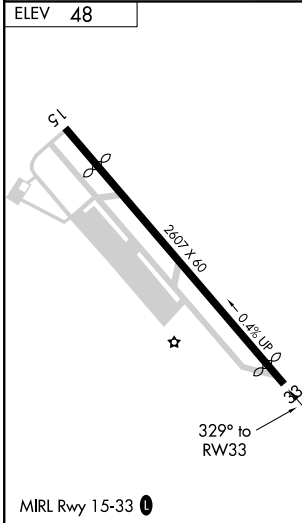

APP CRS 329°	Rwy Idg TDZE Apt Elev	N/A N/A 48

RNAV (GPS)-B
COLLEGE PARK (CGS)

▼	DME/DME RNP-0.3 NA.	MISSED APPROACH: Climbing right turn to 2400 direct JAXXS and hold.

AWOS-3 121.225	POTOMAC APP CON 125.65 348.725	UNICOM 122.975 (CTAF) ①

RADAR REQUIRED

CATEGORY	A	B	C	D
① CIRCLING	680-1 632 (700-1)	720-1 672 (700-1)	NA	

NE-3, 24 MAY 2018 to 21 JUN 2018

NE-3, 24 MAY 2018 to 21 JUN 2018