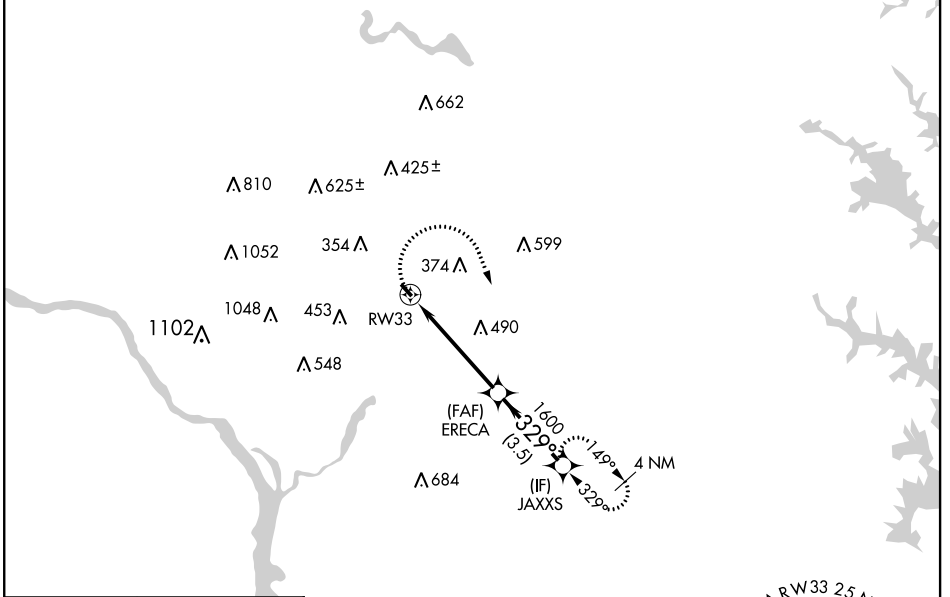

<b>▼</b>	DME/DME RNP-0.3 NA.	MISSED APPROACH: Climbing right turn to 2400 direct JAXXS and hold.
----------	---------------------	---

AWOS-3 <b>121.225</b>	POTOMAC APP CON <b>125.65 348.725</b>	UNICOM <b>122.975 (CTAF) ①</b>
--------------------------	--	-----------------------------------

**RADAR REQUIRED**

CATEGORY	A	B	C	D
<b>①</b> CIRCLING	680-1 632 (700-1)	720-1 672 (700-1)	NA	

NE-3, 24 MAY 2018 to 21 JUN 2018

NE-3, 24 MAY 2018 to 21 JUN 2018