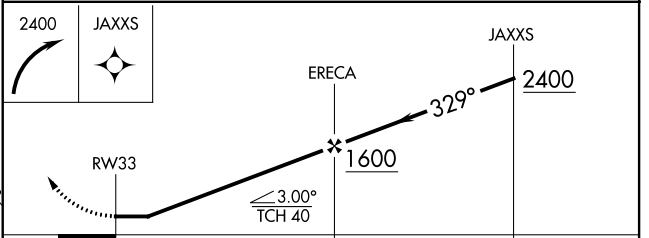

APP CRS 329°	Rwy Idg TDZE Apt Elev	N/A N/A 48

RNAV (GPS)-B
COLLEGE PARK (CGS)

▼	DME/DME RNP-0.3 NA.	MISSED APPROACH: Climbing right turn to 2400 direct JAXXS and hold.

AWOS-3 121.225	POTOMAC APP CON 125.65 348.725	UNICOM 122.975 (CTAF) ①

RADAR REQUIRED

CATEGORY	A	B	C	D
① CIRCLING	680-1 632 (700-1)	720-1 672 (700-1)	NA	

NE-3, 24 MAY 2018 to 21 JUN 2018

NE-3, 24 MAY 2018 to 21 JUN 2018