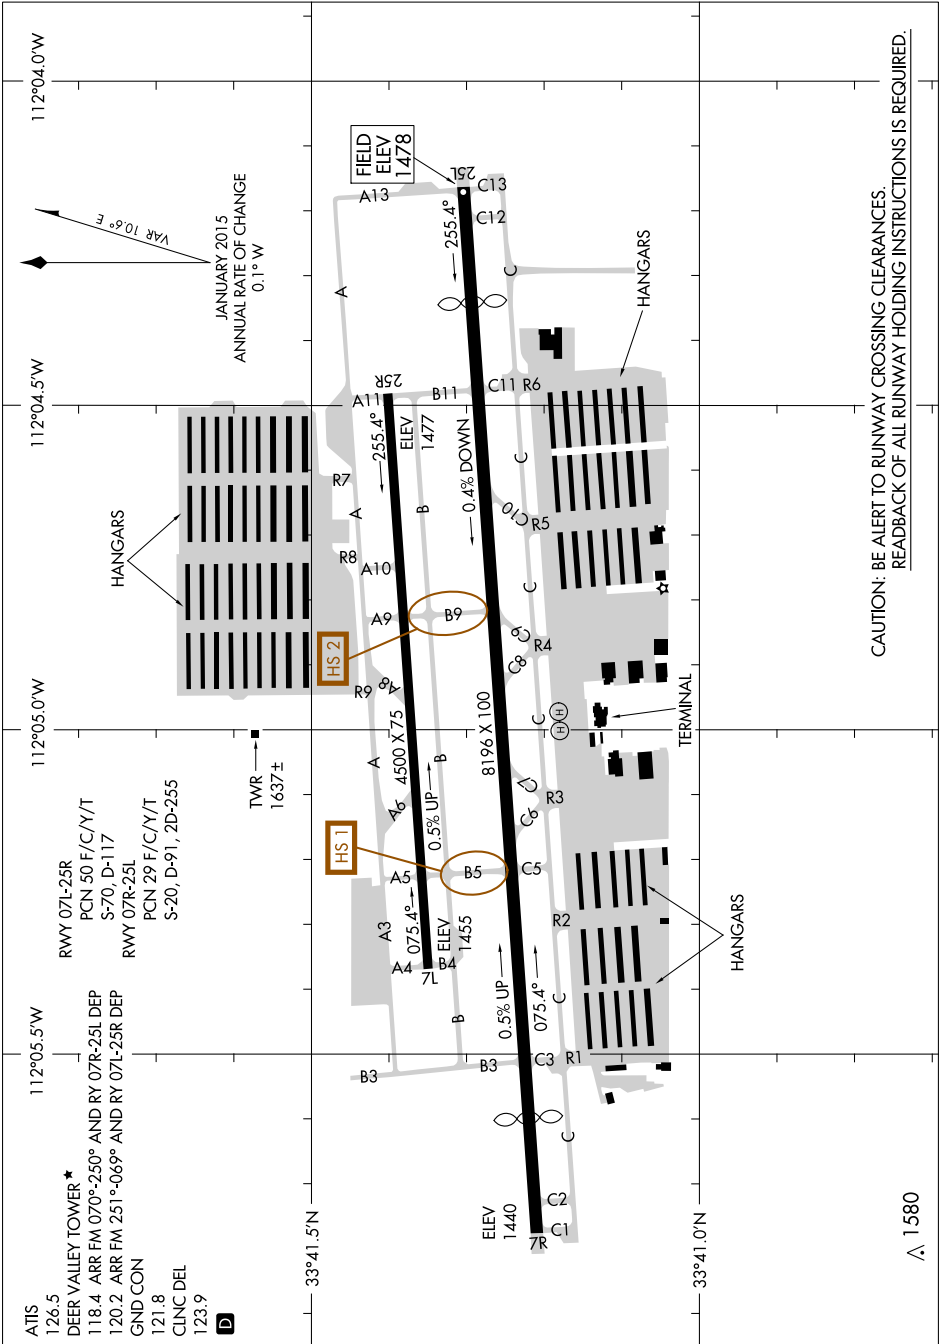

AIRPORT DIAGRAM

AL-6646 (FAA)

PHOENIX DEER VALLEY (DVT)
PHOENIX, ARIZONA

SW-4, 24 MAY 2018 to 21 JUN 2018

SW-4, 24 MAY 2018 to 21 JUN 2018

AIRPORT DIAGRAM

PHOENIX, ARIZONA
PHOENIX DEER VALLEY (DVT)

1580