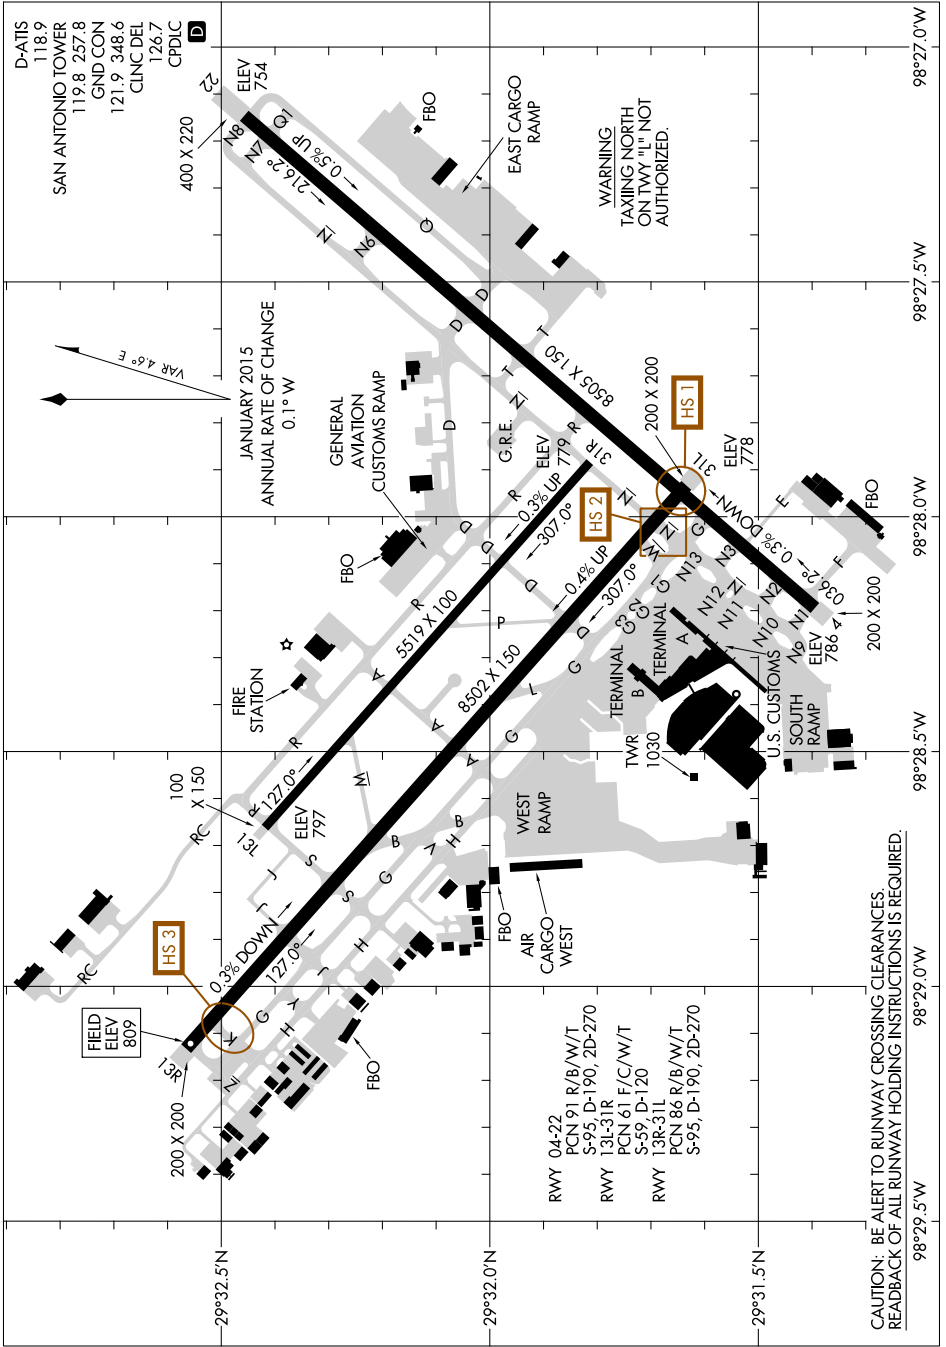

# AIRPORT DIAGRAM

18144

AL-369 (FAA)

SAN ANTONIO INTL (SAT)  
SAN ANTONIO, TEXAS

SC-3, 24 MAY 2018 to 21 JUN 2018

# AIRPORT DIAGRAM

18144

SAN ANTONIO, TEXAS  
SAN ANTONIO INTL (SAT)

SC-3, 24 MAY 2018 to 21 JUN 2018

CAUTION: BE ALERT TO RUNWAY CROSSING CLEARANCES.  
READBCK OF ALL RUNWAY HOLDING INSTRUCTIONS IS REQUIRED.