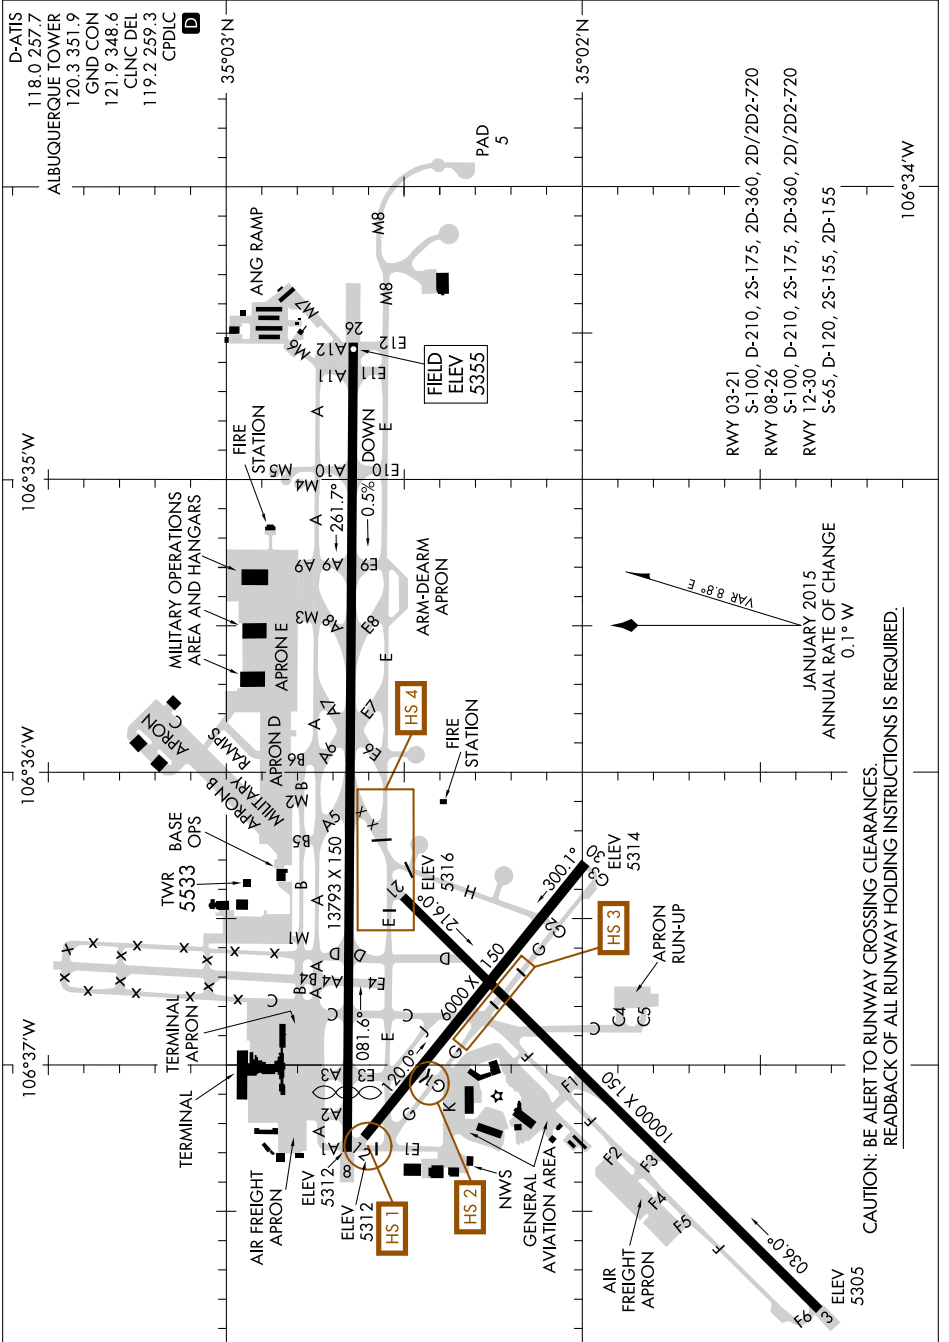

# AIRPORT DIAGRAM

AL-12 (FAA)

ALBUQUERQUE INTL SUNPORT (ABQ)  
ALBUQUERQUE, NEW MEXICO

SW-1, 24 MAY 2018 to 21 JUN 2018

SW-1, 24 MAY 2018 to 21 JUN 2018

CAUTION: BE ALERT TO RUNWAY CROSSING CLEARANCES.  
READBACK OF ALL RUNWAY HOLDING INSTRUCTIONS IS REQUIRED.

JANUARY 2015  
ANNUAL RATE OF CHANGE  
0.1° W

# AIRPORT DIAGRAM

ALBUQUERQUE, NEW MEXICO  
ALBUQUERQUE INTL SUNPORT (ABQ)