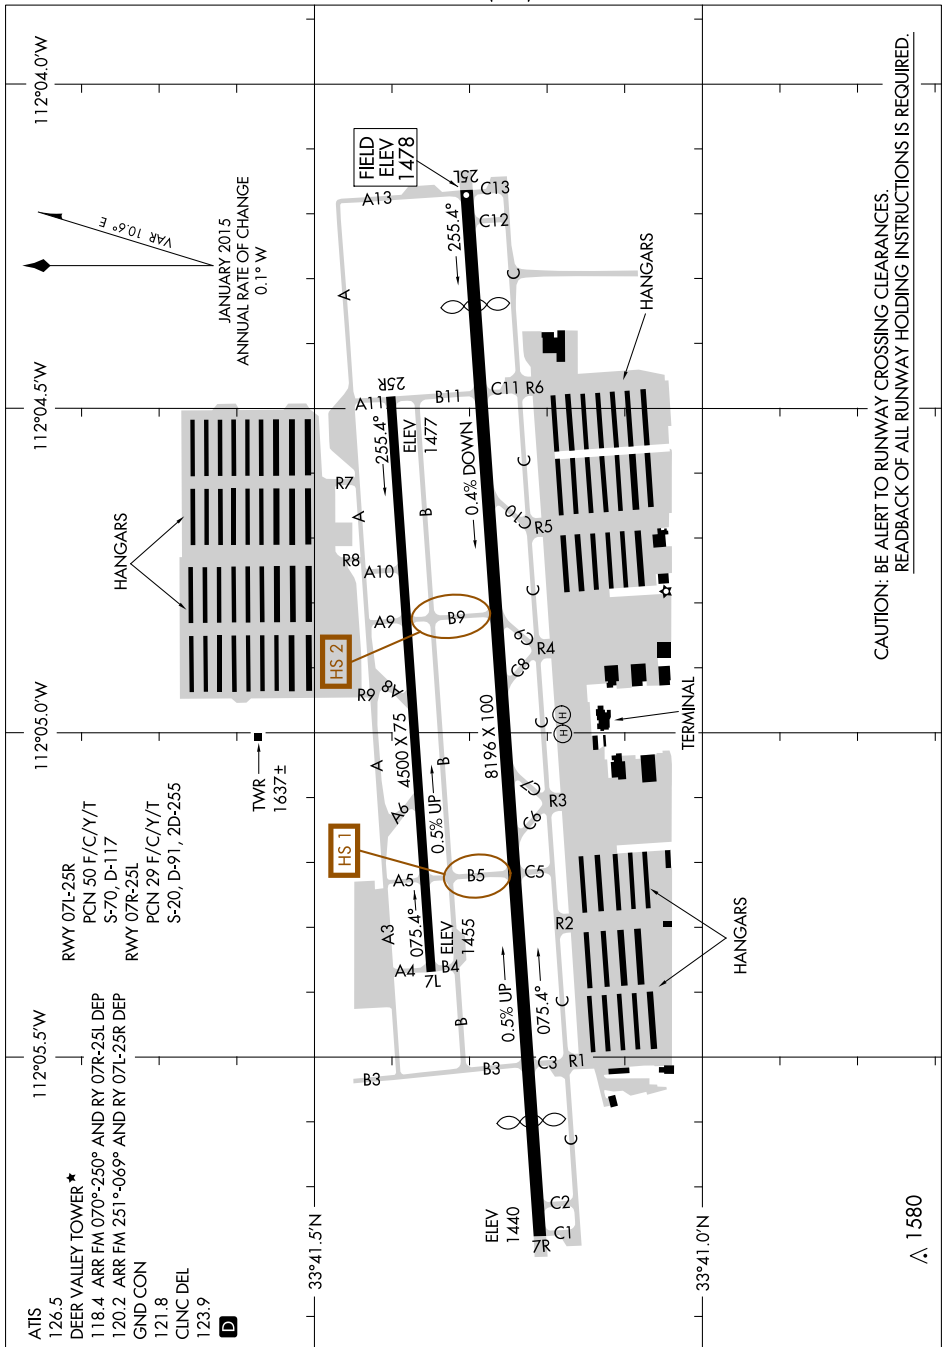

# AIRPORT DIAGRAM

AL-6646 (FAA)

PHOENIX DEER VALLEY (DVT)  
PHOENIX, ARIZONA

SW-4, 26 APR 2018 to 24 MAY 2018

CAUTION: BE ALERT TO RUNWAY CROSSING CLEARANCES.  
READBACK OF ALL RUNWAY HOLDING INSTRUCTIONS IS REQUIRED.

SW-4, 26 APR 2018 to 24 MAY 2018

# AIRPORT DIAGRAM

PHOENIX, ARIZONA  
PHOENIX DEER VALLEY (DVT)

1580