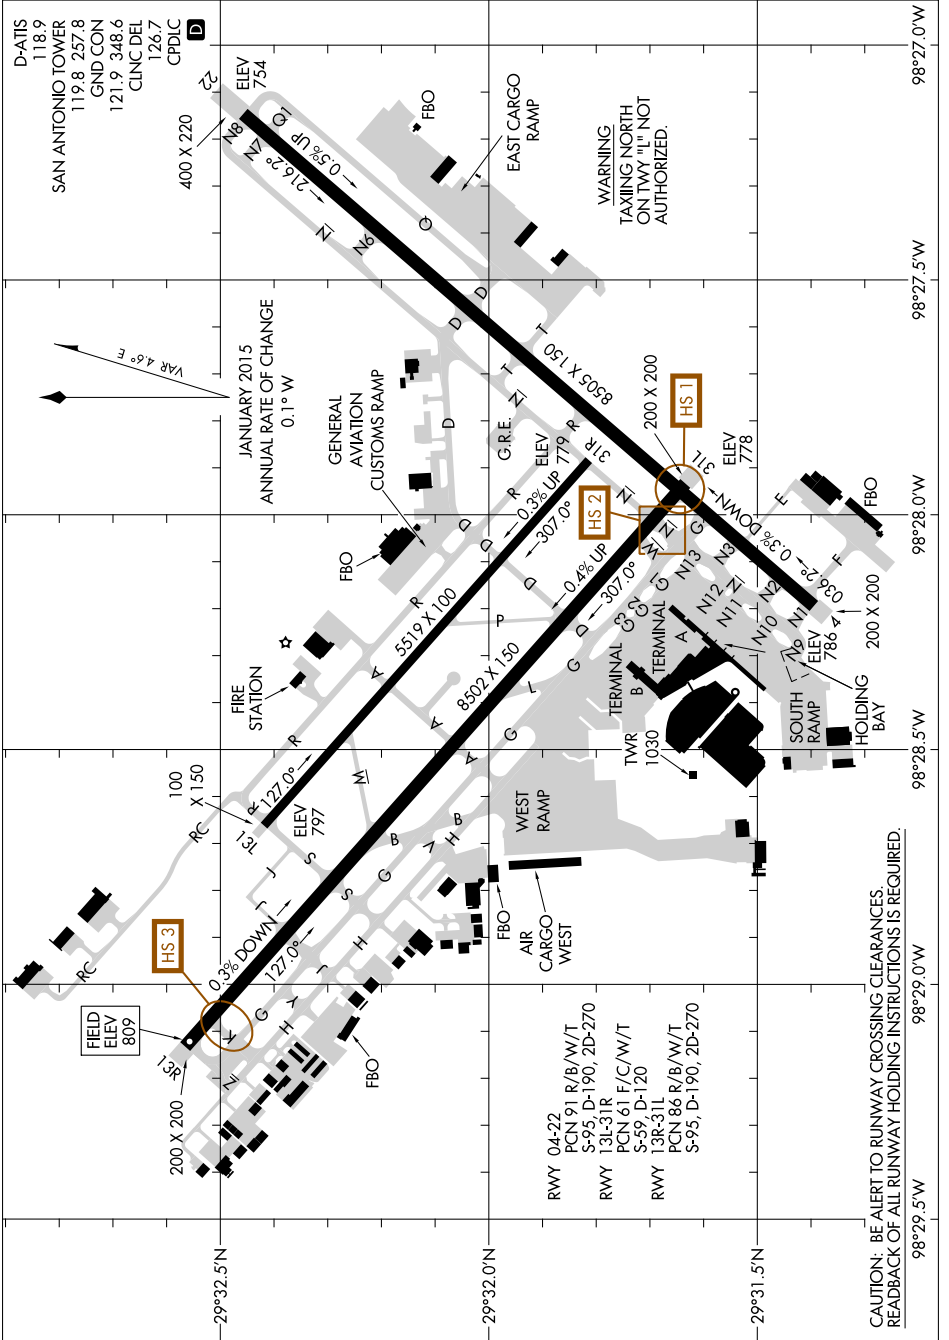

AIRPORT DIAGRAM

AL-369 (FAA)

SAN ANTONIO INTL (SAT)

SAN ANTONIO, TEXAS

SC-3, 26 APR 2018 to 24 MAY 2018

SC-3, 26 APR 2018 to 24 MAY 2018

AIRPORT DIAGRAM

SAN ANTONIO, TEXAS

SAN ANTONIO INTL (SAT)