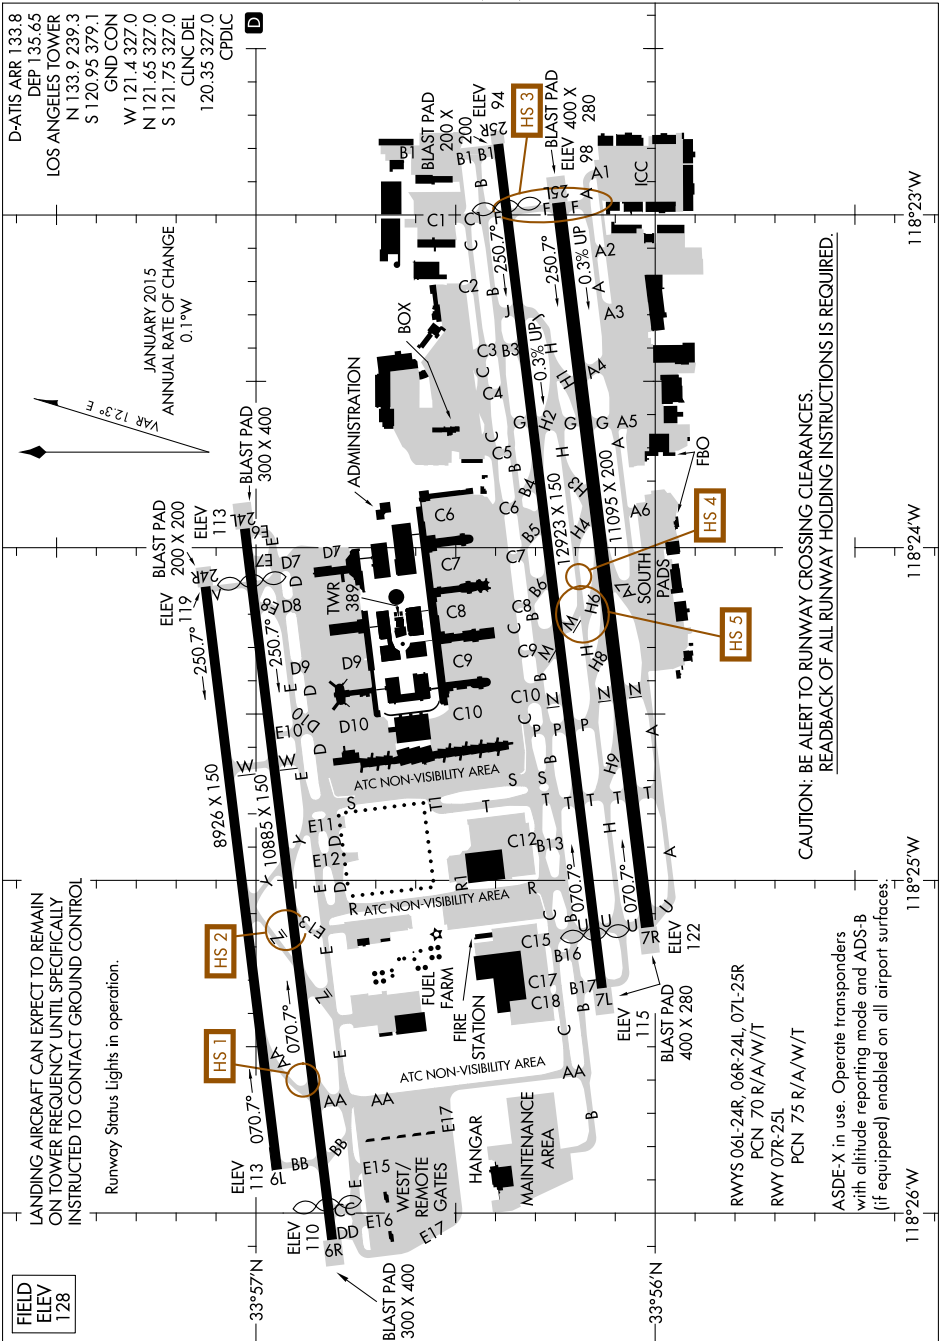

AIRPORT DIAGRAM

AL-237 (FAA)

LOS ANGELES INTL (LAX)
LOS ANGELES, CALIFORNIA

SW-3, 26 APR 2018 to 24 MAY 2018

SW-3, 26 APR 2018 to 24 MAY 2018

AIRPORT DIAGRAM

LOS ANGELES, CALIFORNIA
LOS ANGELES INTL (LAX)