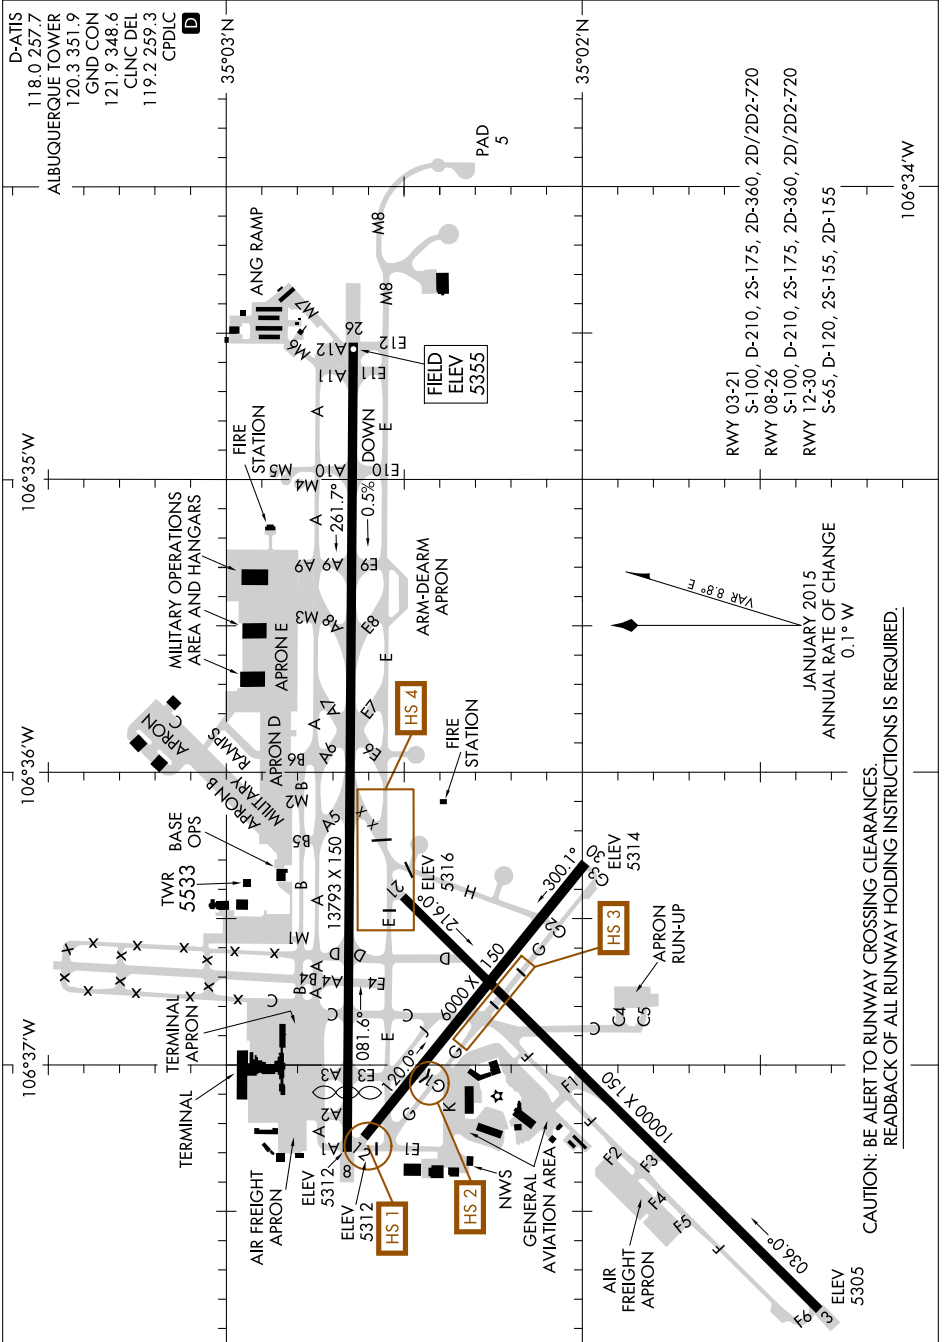

AIRPORT DIAGRAM

AL-12 (FAA)

ALBUQUERQUE INTL SUNPORT (ABQ)
ALBUQUERQUE, NEW MEXICO

SW-1, 26 APR 2018 to 24 MAY 2018

CAUTION: BE ALERT TO RUNWAY CROSSING CLEARANCES.
READBACK OF ALL RUNWAY HOLDING INSTRUCTIONS IS REQUIRED.

AIRPORT DIAGRAM

ALBUQUERQUE, NEW MEXICO
ALBUQUERQUE INTL SUNPORT (ABQ)

SW-1, 26 APR 2018 to 24 MAY 2018