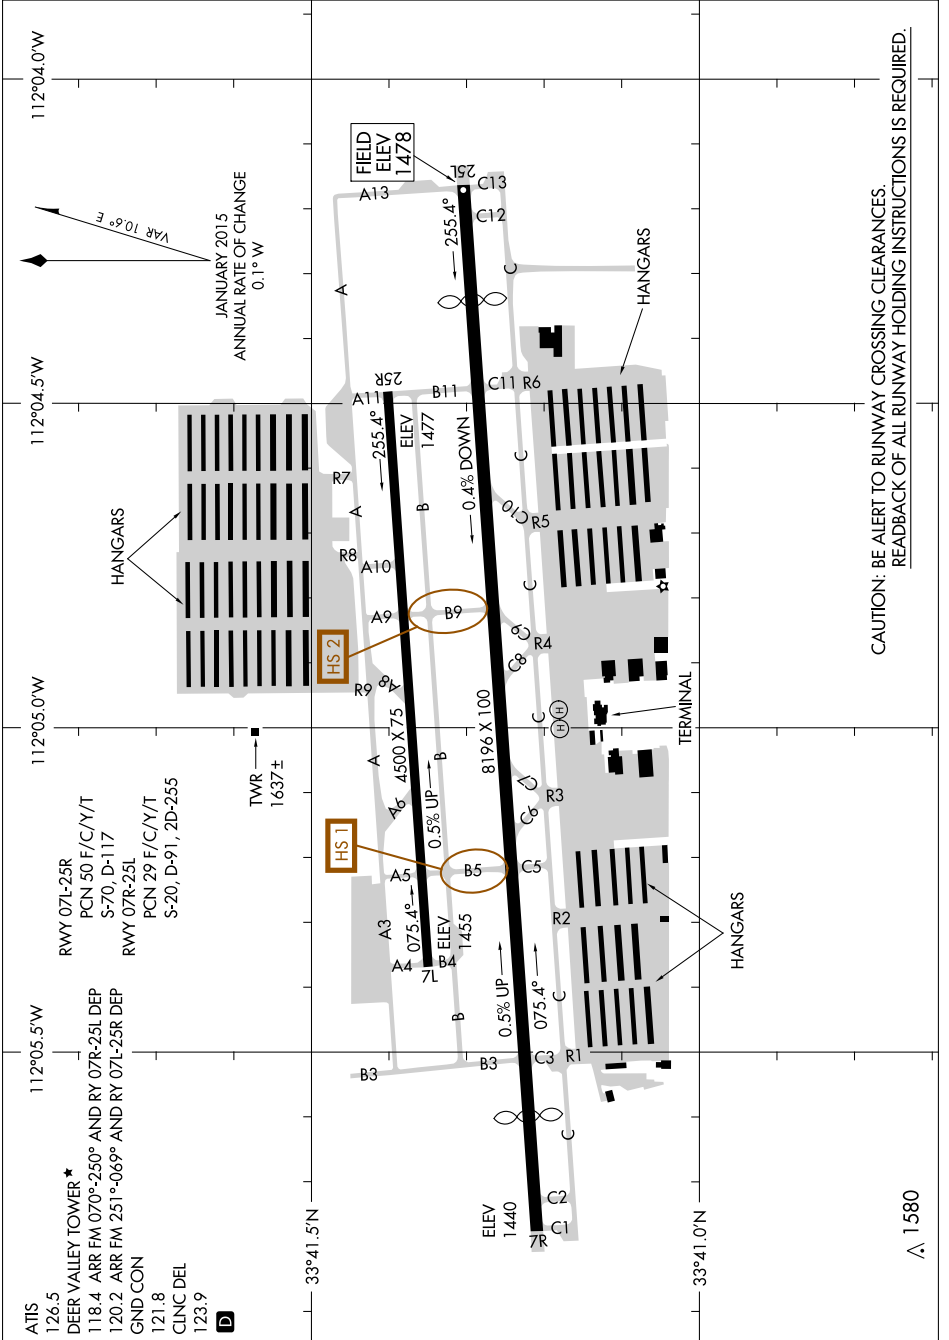

AIRPORT DIAGRAM

AL-6646 (FAA)

PHOENIX DEER VALLEY (DVT)
PHOENIX, ARIZONA

SW-4, 29 MAR 2018 to 26 APR 2018

CAUTION: BE ALERT TO RUNWAY CROSSING CLEARANCES.
READBACK OF ALL RUNWAY HOLDING INSTRUCTIONS IS REQUIRED.

SW-4, 29 MAR 2018 to 26 APR 2018

AIRPORT DIAGRAM

PHOENIX, ARIZONA
PHOENIX DEER VALLEY (DVT)

1580