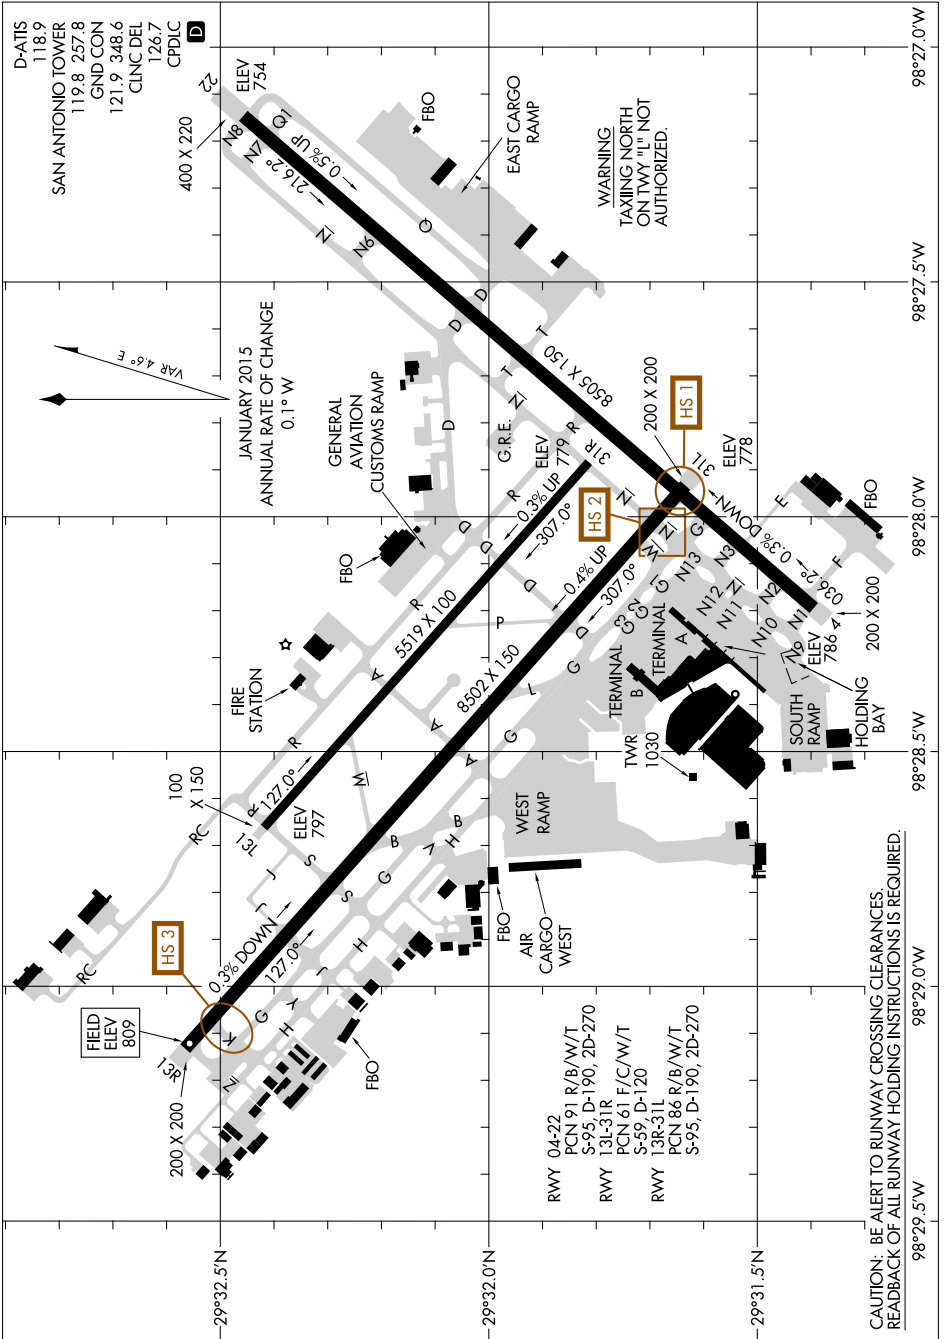

# AIRPORT DIAGRAM

AL-369 (FAA)

SAN ANTONIO INTL (SAT)

SAN ANTONIO, TEXAS

SC-3, 29 MAR 2018 to 26 APR 2018

SC-3, 29 MAR 2018 to 26 APR 2018

# AIRPORT DIAGRAM

SAN ANTONIO, TEXAS

SAN ANTONIO INTL (SAT)

CAUTION: BE ALERT TO RUNWAY CROSSING CLEARANCES. READBACK OF ALL RUNWAY HOLDING INSTRUCTIONS IS REQUIRED.