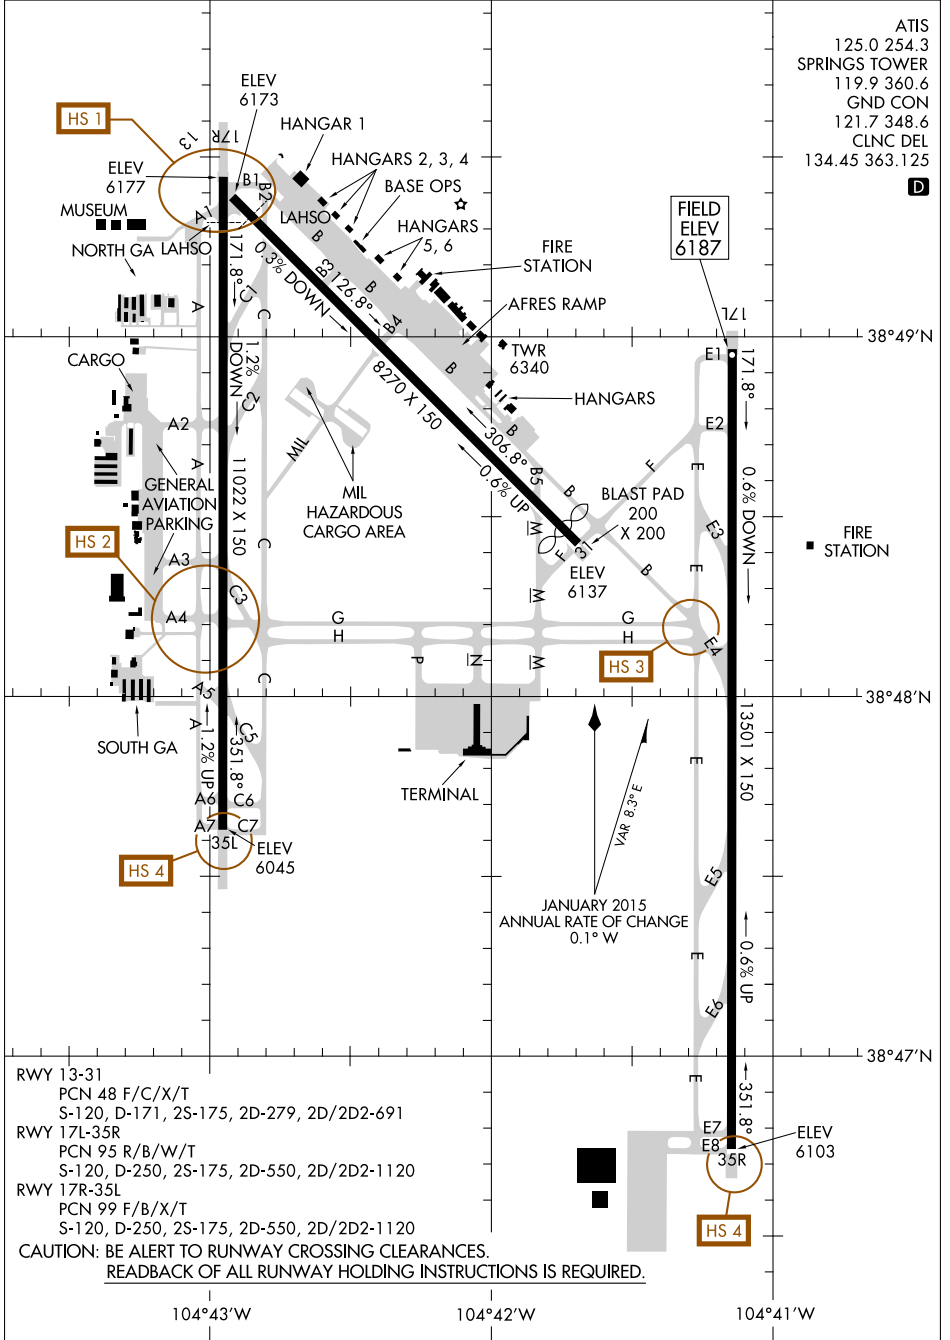

AIRPORT DIAGRAM

AL-87 (FAA)

CITY OF COLORADO SPRINGS MUNI (COS)
COLORADO SPRINGS, COLORADO

SW-1, 29 MAR 2018 to 26 APR 2018

SW-1, 29 MAR 2018 to 26 APR 2018

AIRPORT DIAGRAM