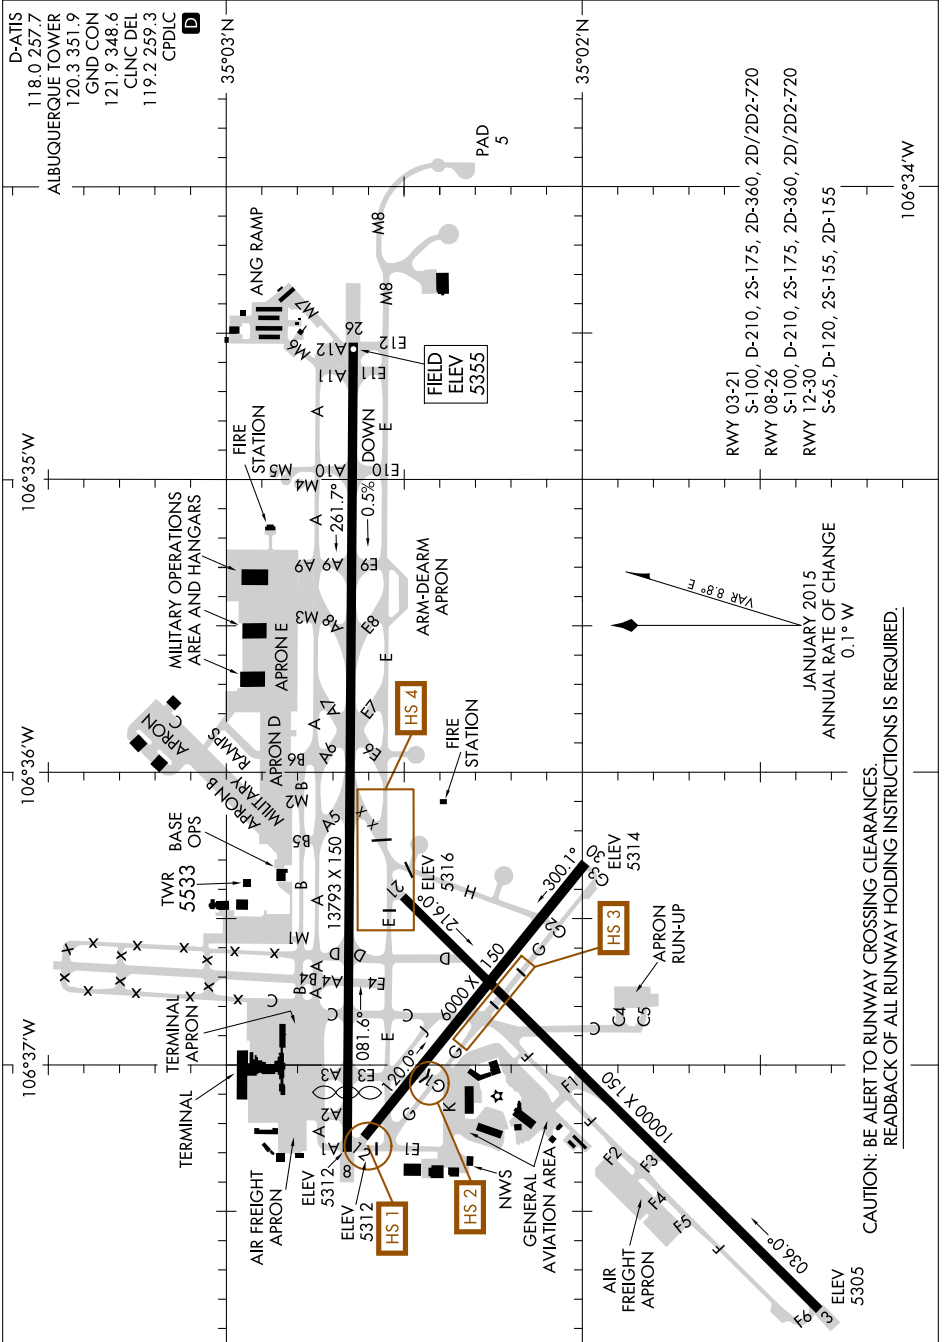

# AIRPORT DIAGRAM

AL-12 (FAA)

ALBUQUERQUE INTL SUNPORT (ABQ)  
ALBUQUERQUE, NEW MEXICO

SW-1, 29 MAR 2018 to 26 APR 2018

SW-1, 29 MAR 2018 to 26 APR 2018

# AIRPORT DIAGRAM

ALBUQUERQUE, NEW MEXICO  
ALBUQUERQUE INTL SUNPORT (ABQ)