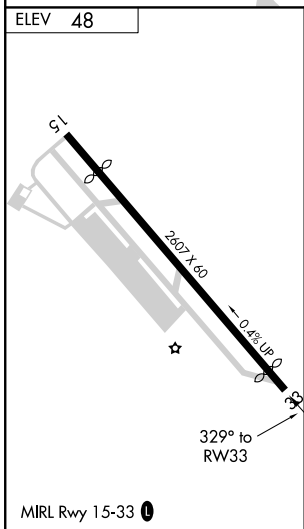

APP CRS 329°	Rwy Idg TDZE Apt Elev	N/A N/A 48

RNAV (GPS)-B
COLLEGE PARK (CGS)

▽	DME/DME RNP-0.3 NA.	MISSED APPROACH: Climbing right turn to 2400 direct JAXXS and hold.

AWOS-3 121.225	POTOMAC APP CON 125.65 348.725	UNICOM 122.975 (CTAF) 0

RADAR REQUIRED

CATEGORY	A	B	C	D
C CIRCLING	680-1 632 (700-1)	720-1 672 (700-1)	NA	

NE-3, 01 MAR 2018 to 29 MAR 2018

NE-3, 01 MAR 2018 to 29 MAR 2018