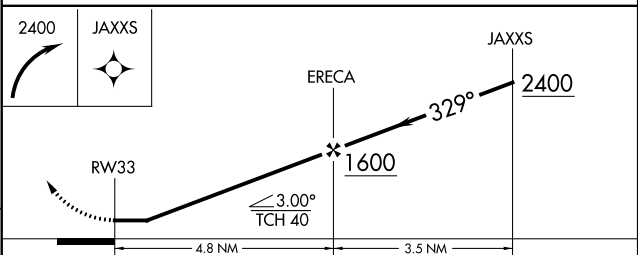

APP CRS 329°	Rwy Idg TDZE Apt Elev	N/A N/A 48

RNAV (GPS)-B
COLLEGE PARK (CGS)

▽	DME/DME RNP-0.3 NA.	MISSED APPROACH: Climbing right turn to 2400 direct JAXXS and hold.

AWOS-3 121.225	POTOMAC APP CON 125.65 348.725	UNICOM 122.975 (CTAF) 0

RADAR REQUIRED

CATEGORY	A	B	C	D
C CIRCLING	680-1 632 (700-1)	720-1 672 (700-1)	NA	

NE-3, 01 MAR 2018 to 29 MAR 2018

NE-3, 01 MAR 2018 to 29 MAR 2018