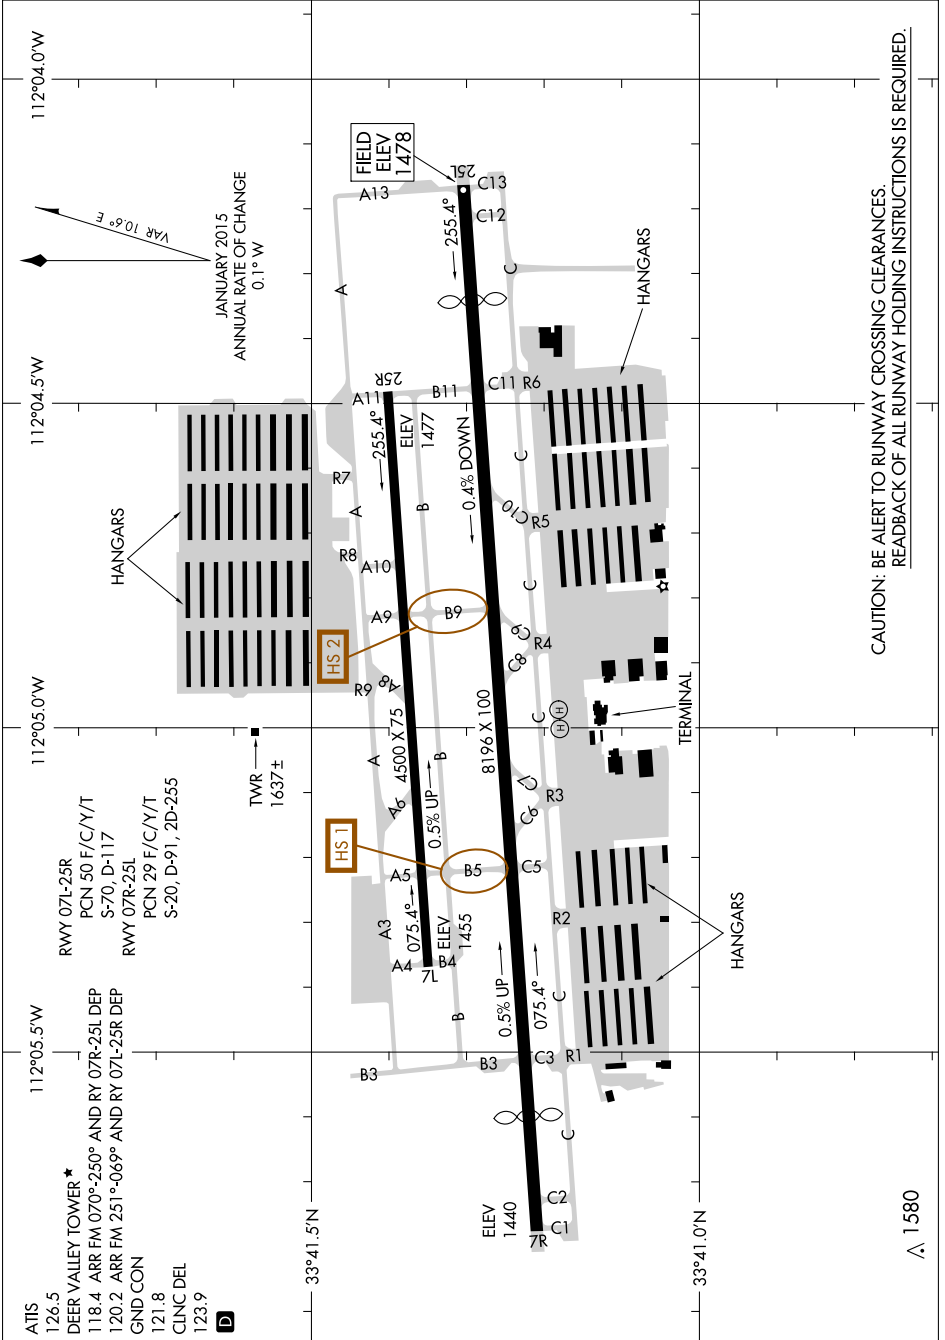

AIRPORT DIAGRAM

AL-6646 (FAA)

PHOENIX DEER VALLEY (DVT)
PHOENIX, ARIZONA

SW-4, 01 MAR 2018 to 29 MAR 2018

CAUTION: BE ALERT TO RUNWAY CROSSING CLEARANCES.
READBACK OF ALL RUNWAY HOLDING INSTRUCTIONS IS REQUIRED.

SW-4, 01 MAR 2018 to 29 MAR 2018

AIRPORT DIAGRAM

PHOENIX, ARIZONA
PHOENIX DEER VALLEY (DVT)

1580