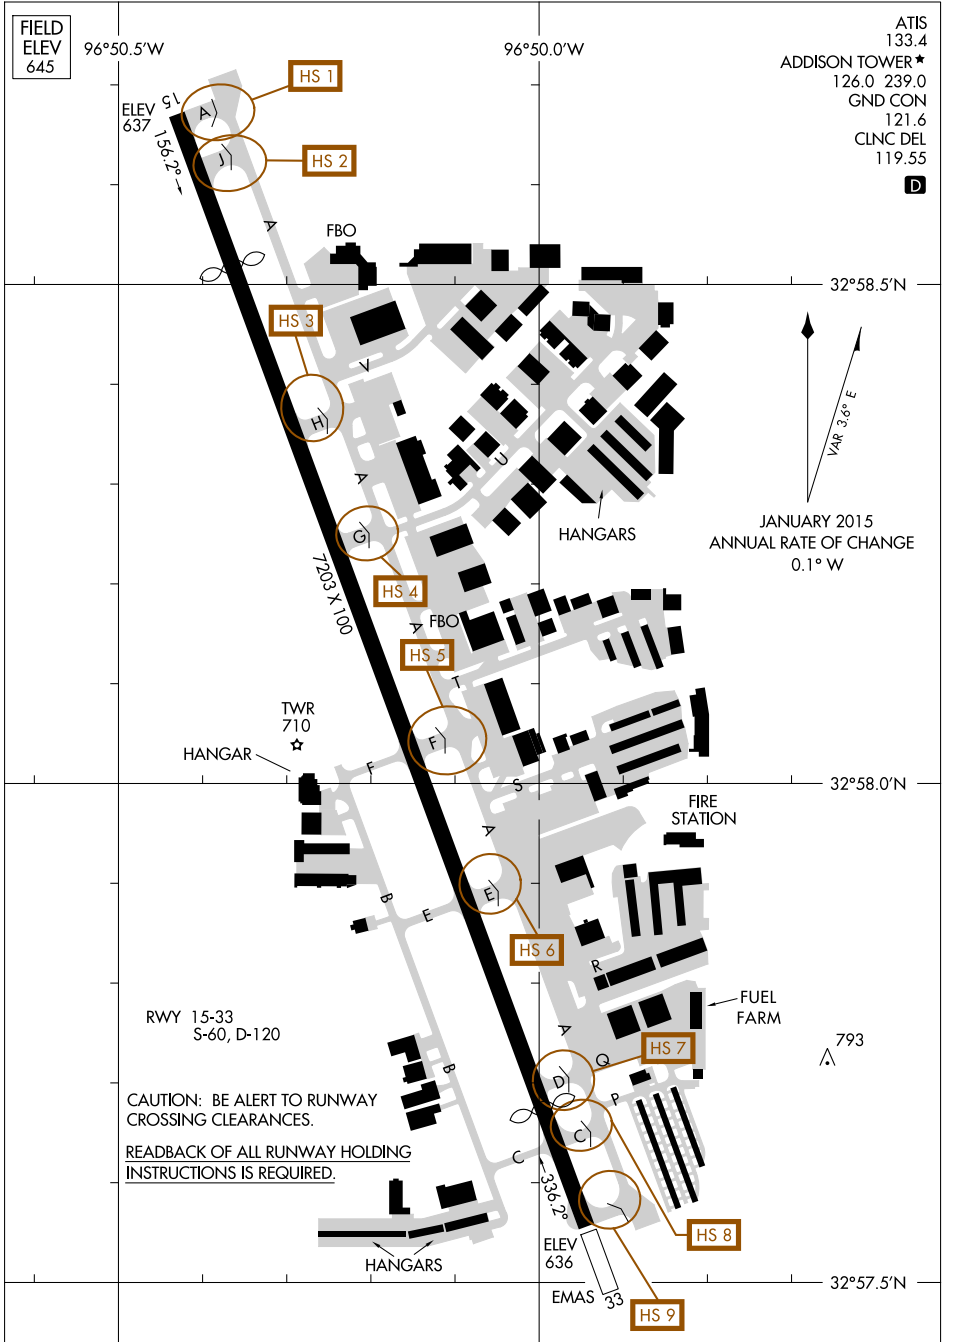

17173
AIRPORT DIAGRAM

AL-768 (FAA)

ADDISON (ADS)
 DALLAS, TEXAS

SC-2. 01 MAR 2018 to 29 MAR 2018

SC-2. 01 MAR 2018 to 29 MAR 2018

AIRPORT DIAGRAM
 17173

DALLAS, TEXAS
ADDISON (ADS)