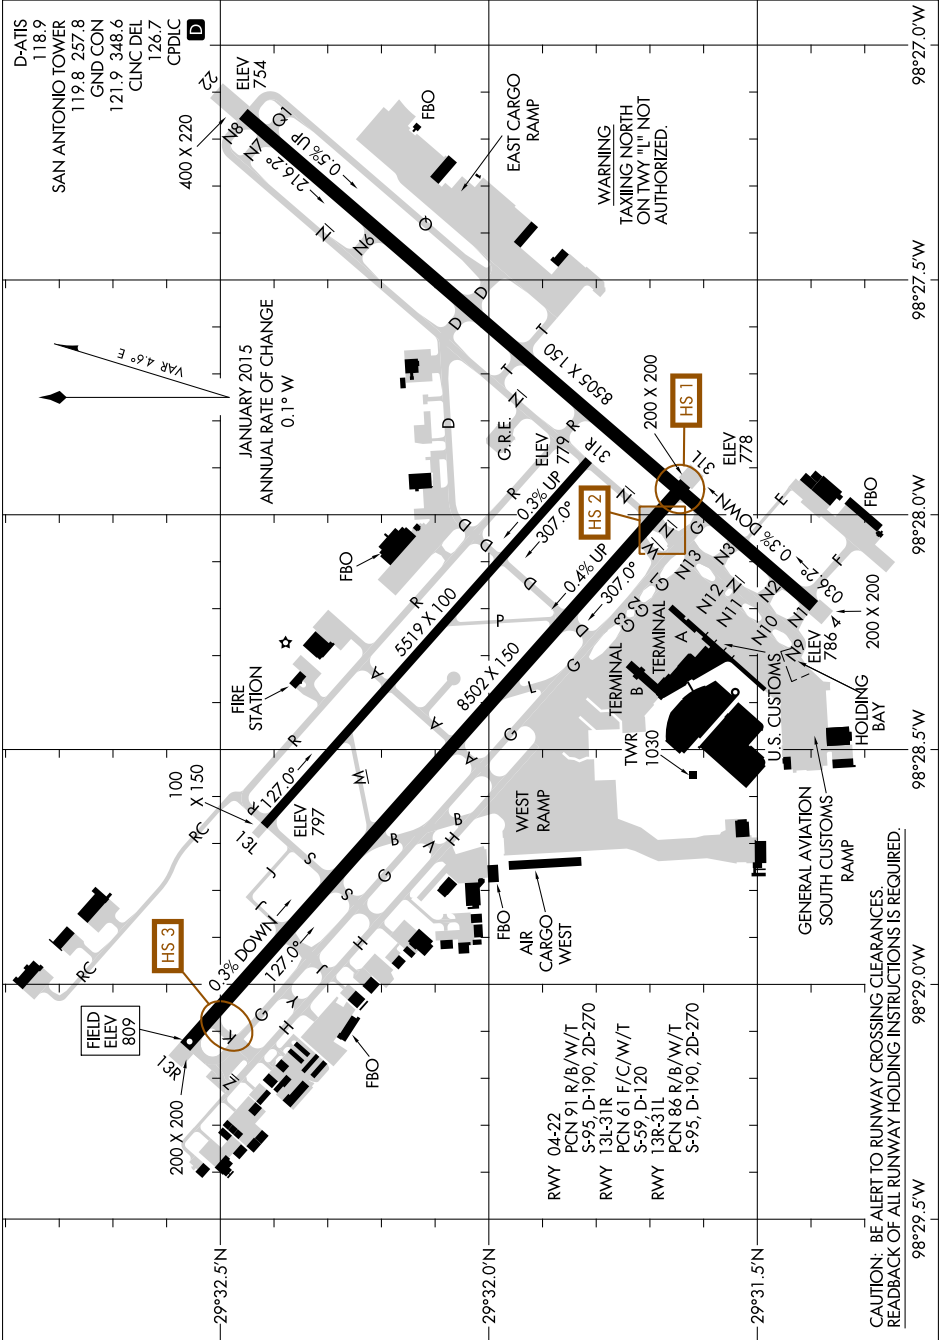

AIRPORT DIAGRAM

AL-369 (FAA)

SAN ANTONIO INTL (SAT)

SAN ANTONIO, TEXAS

SC-3, 01 MAR 2018 to 29 MAR 2018

SC-3, 01 MAR 2018 to 29 MAR 2018

AIRPORT DIAGRAM

SAN ANTONIO, TEXAS

SAN ANTONIO INTL (SAT)