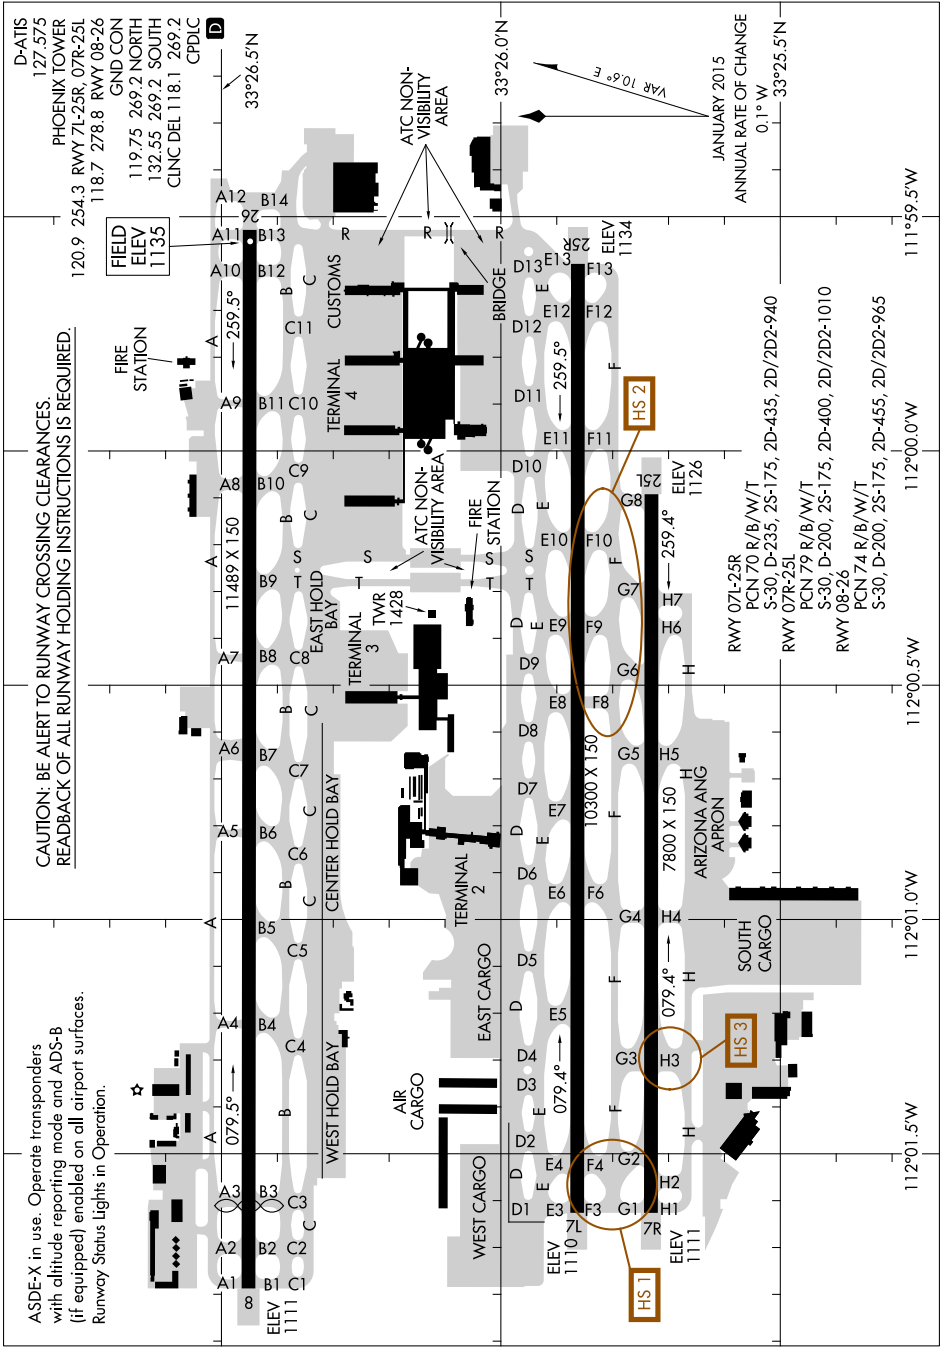

17173

AIRPORT DIAGRAM

PHOENIX SKY HARBOR INTL (PHX)
PHOENIX, ARIZONA

AL-322 (FAA)

SW-4, 01 MAR 2018 to 29 MAR 2018

SW-4, 01 MAR 2018 to 29 MAR 2018

AIRPORT DIAGRAM

17173