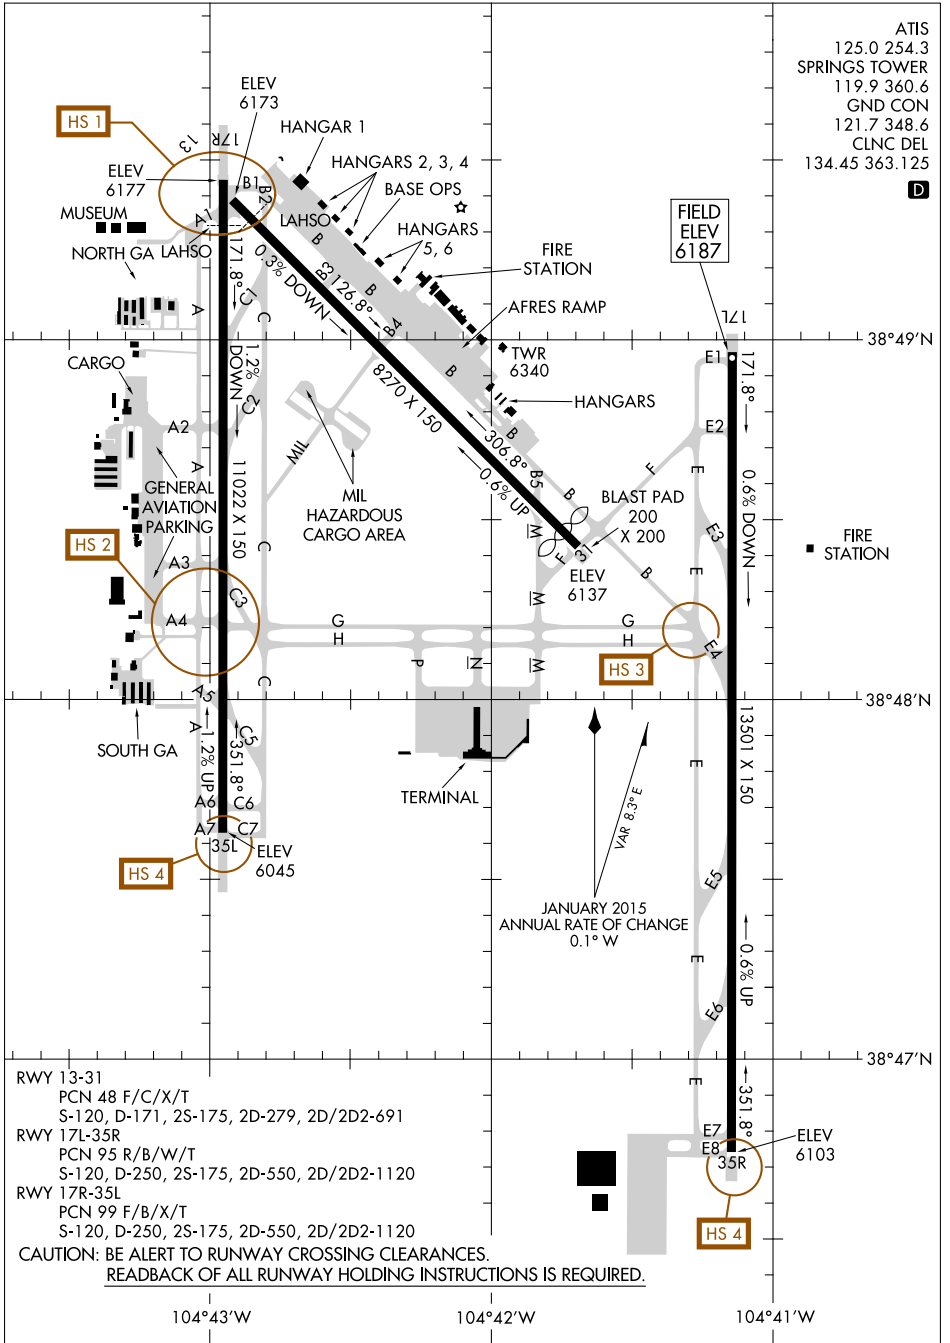

AIRPORT DIAGRAM

AL-87 (FAA)

CITY OF COLORADO SPRINGS MUNI (COS)
COLORADO SPRINGS, COLORADO

SW-1, 01 MAR 2018 to 29 MAR 2018

SW-1, 01 MAR 2018 to 29 MAR 2018

AIRPORT DIAGRAM