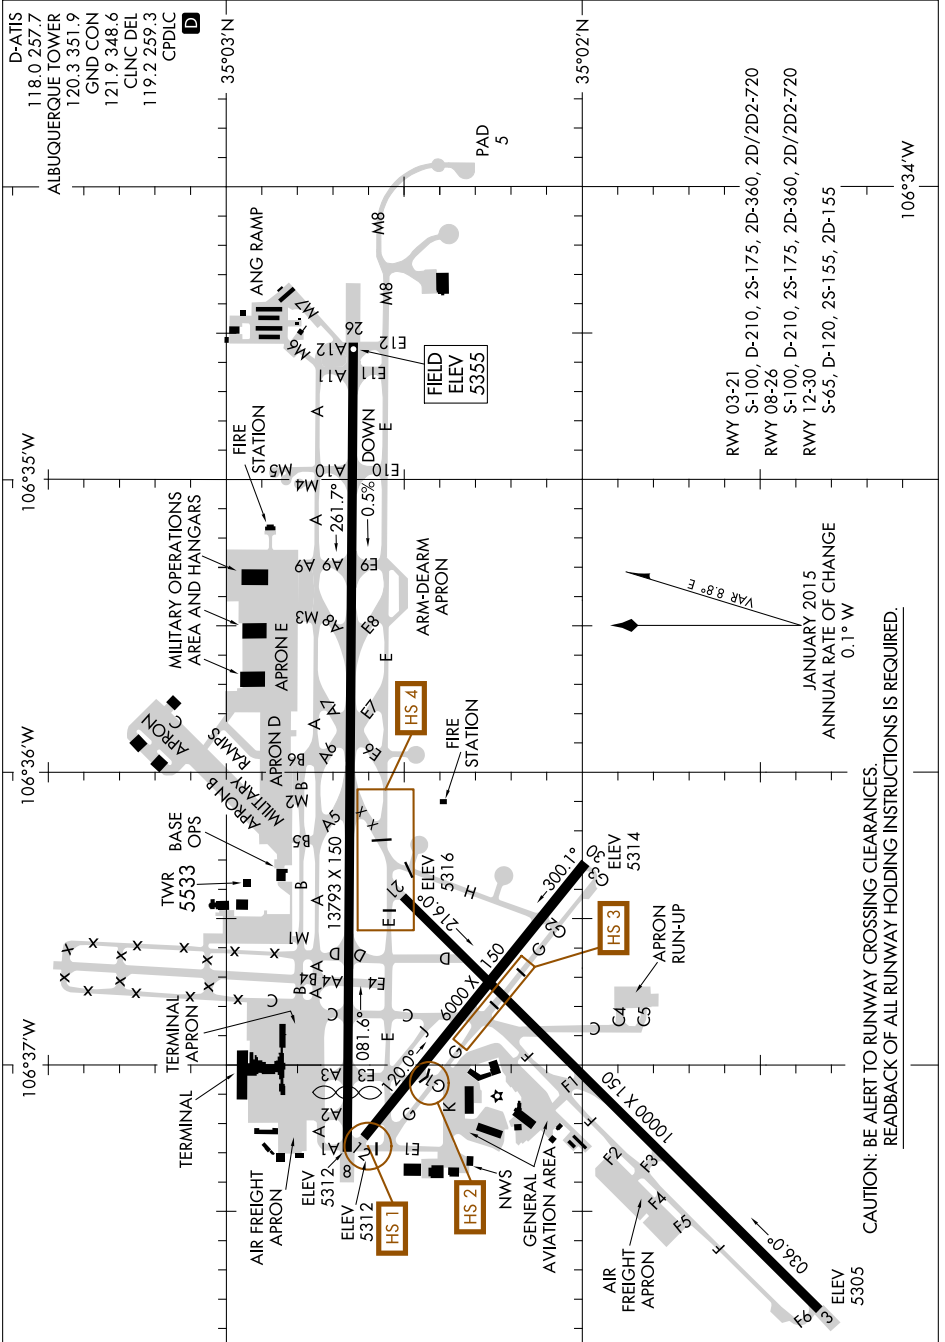

# AIRPORT DIAGRAM

AL-12 (FAA)

ALBUQUERQUE INTL SUNPORT (ABQ)  
ALBUQUERQUE, NEW MEXICO

SW-1, 01 MAR 2018 to 29 MAR 2018

106°34'W

CAUTION: BE ALERT TO RUNWAY CROSSING CLEARANCES.  
READBACK OF ALL RUNWAY HOLDING INSTRUCTIONS IS REQUIRED.

SW-1, 01 MAR 2018 to 29 MAR 2018

# AIRPORT DIAGRAM

ALBUQUERQUE, NEW MEXICO  
ALBUQUERQUE INTL SUNPORT (ABQ)