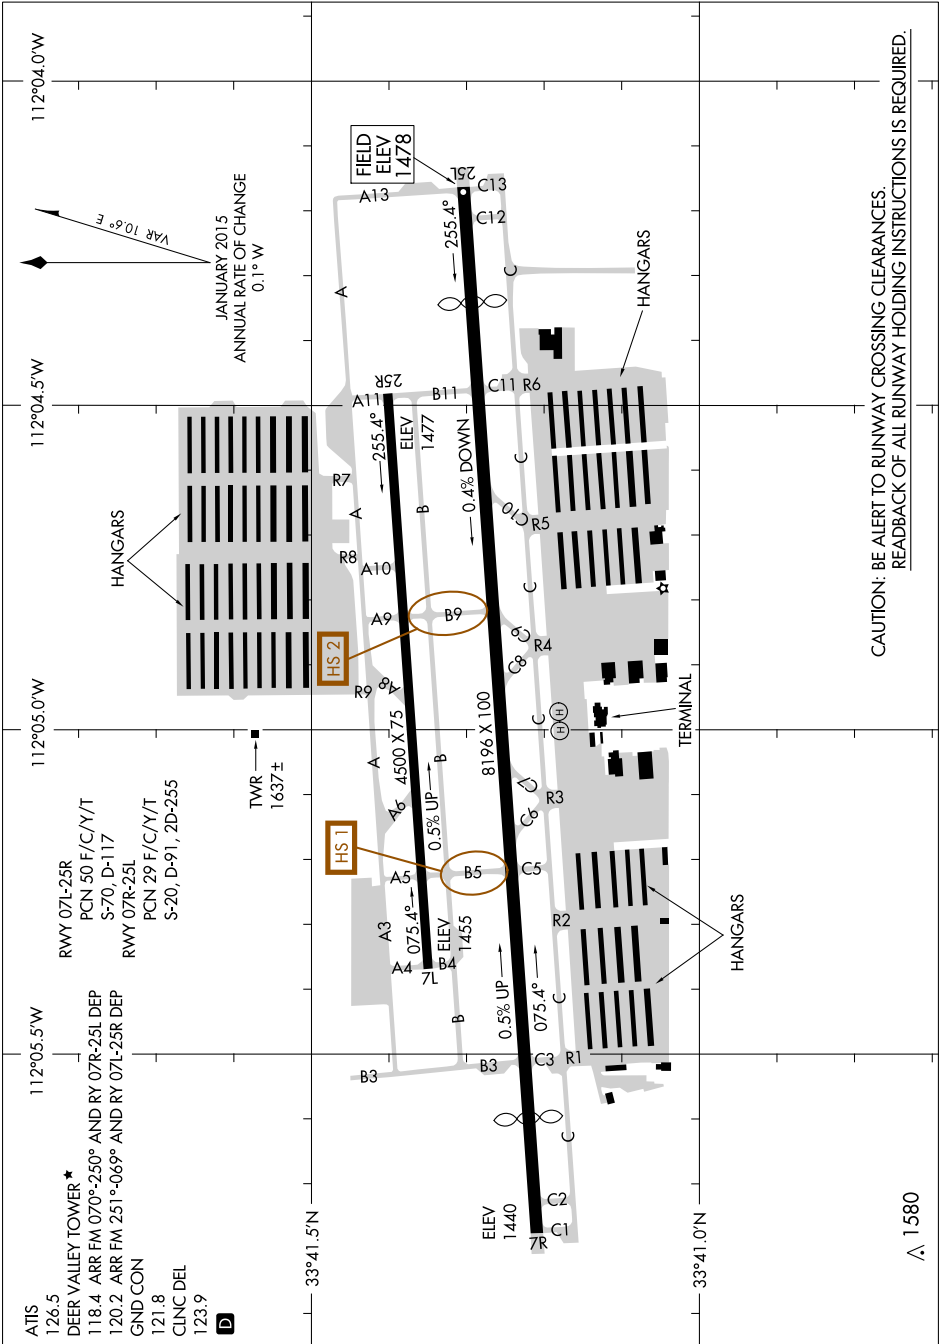

AIRPORT DIAGRAM

AL-6646 (FAA)

PHOENIX DEER VALLEY (DVT)
PHOENIX, ARIZONA

SW-4, 01 FEB 2018 to 01 MAR 2018

SW-4, 01 FEB 2018 to 01 MAR 2018

AIRPORT DIAGRAM

PHOENIX, ARIZONA
PHOENIX DEER VALLEY (DVT)

1580