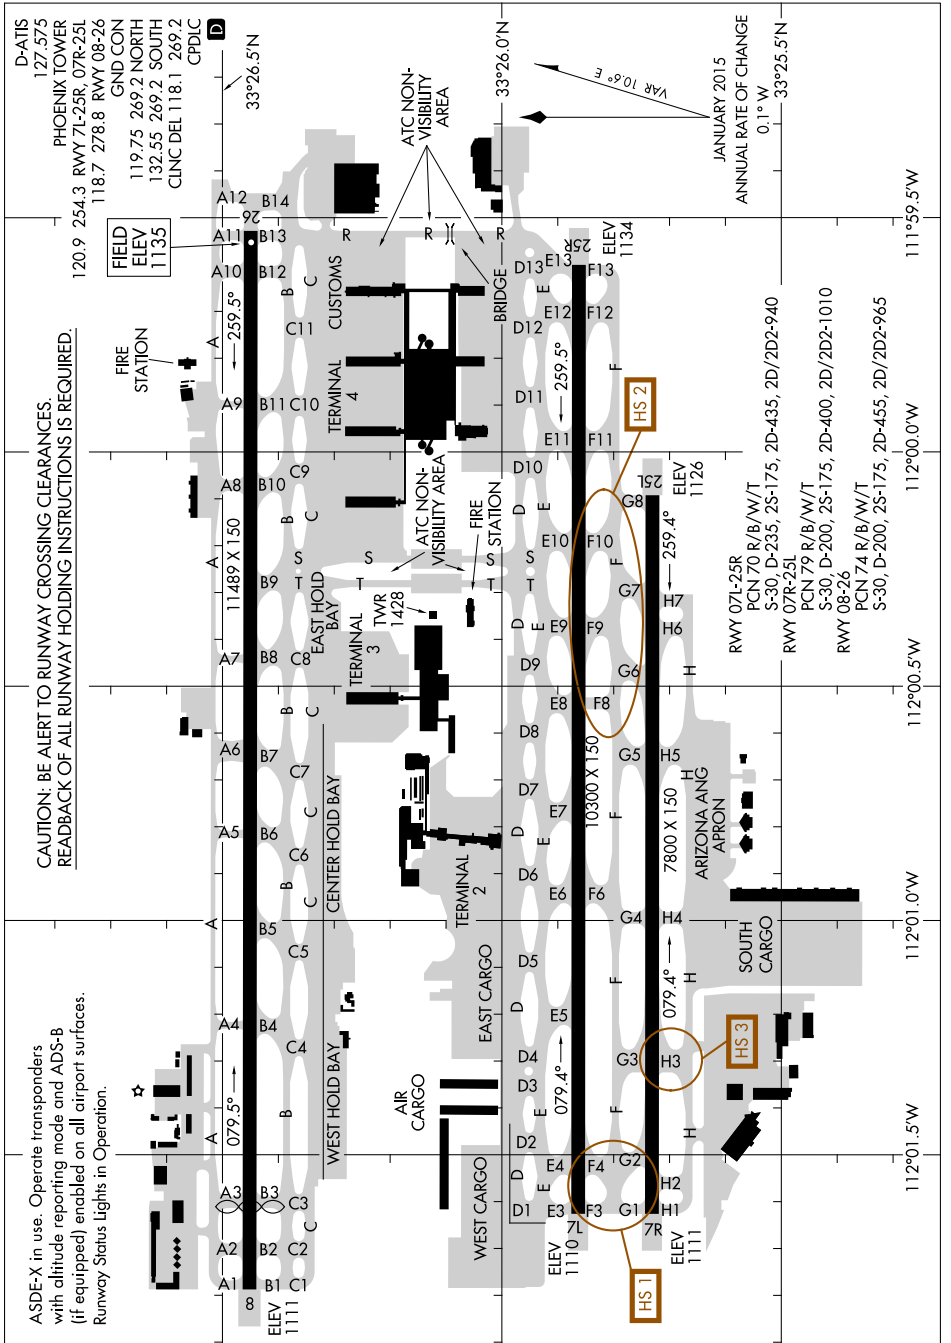

# AIRPORT DIAGRAM

17173

PHOENIX SKY HARBOR INTL (PHX)

AL-322 (FAA)

PHOENIX, ARIZONA

SW-4, 01 FEB 2018 to 01 MAR 2018

SW-4, 01 FEB 2018 to 01 MAR 2018

# AIRPORT DIAGRAM

17173

PHOENIX, ARIZONA  
 PHOENIX SKY HARBOR INTL (PHX)