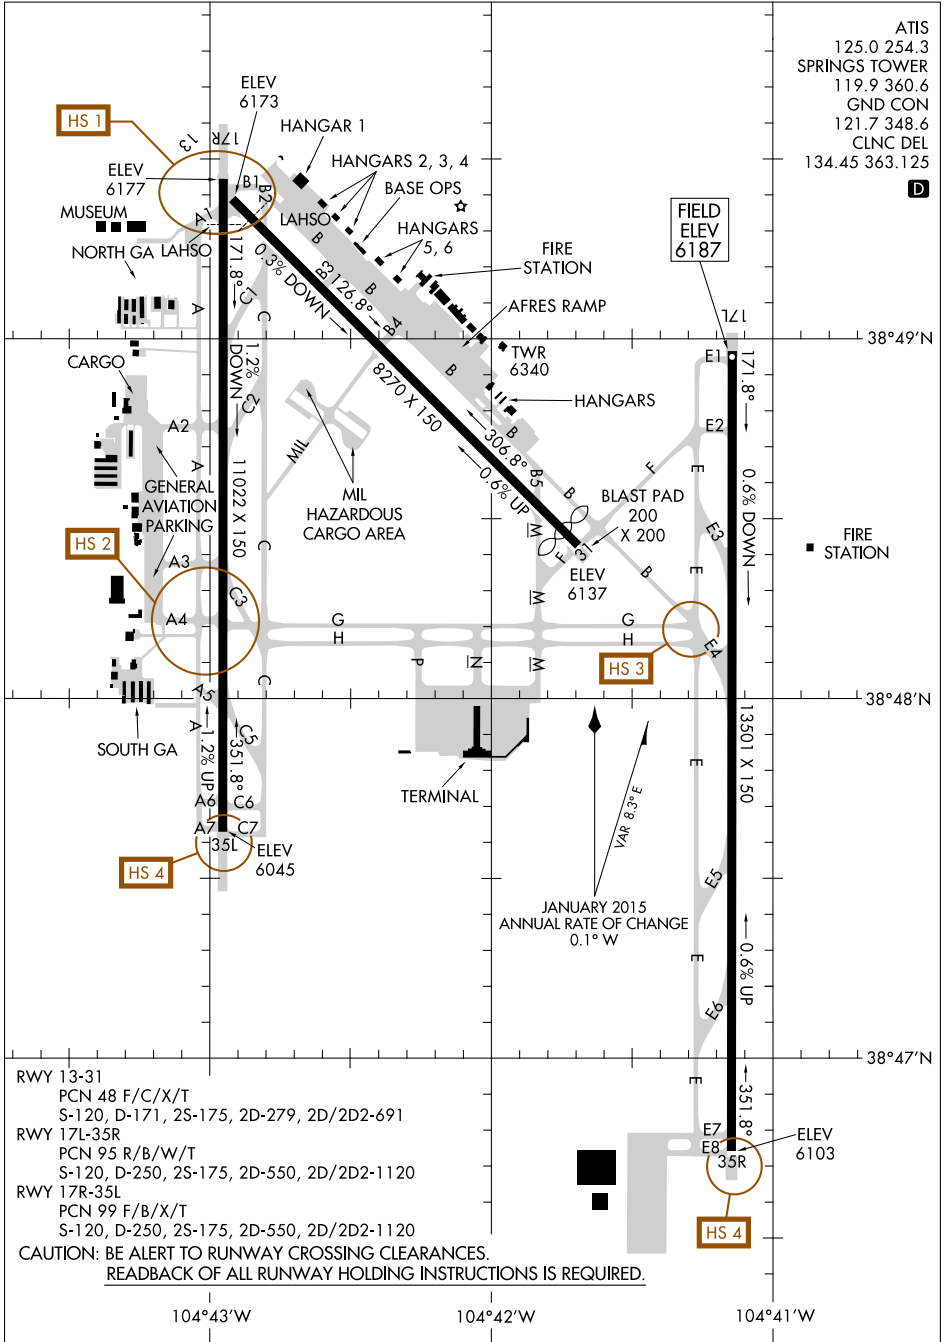

AIRPORT DIAGRAM

AL-87 (FAA)

CITY OF COLORADO SPRINGS MUNI (COS)
COLORADO SPRINGS, COLORADO

SW-1, 01 FEB 2018 to 01 MAR 2018

SW-1, 01 FEB 2018 to 01 MAR 2018

AIRPORT DIAGRAM

COLORADO SPRINGS, COLORADO
CITY OF COLORADO SPRINGS MUNI (COS)