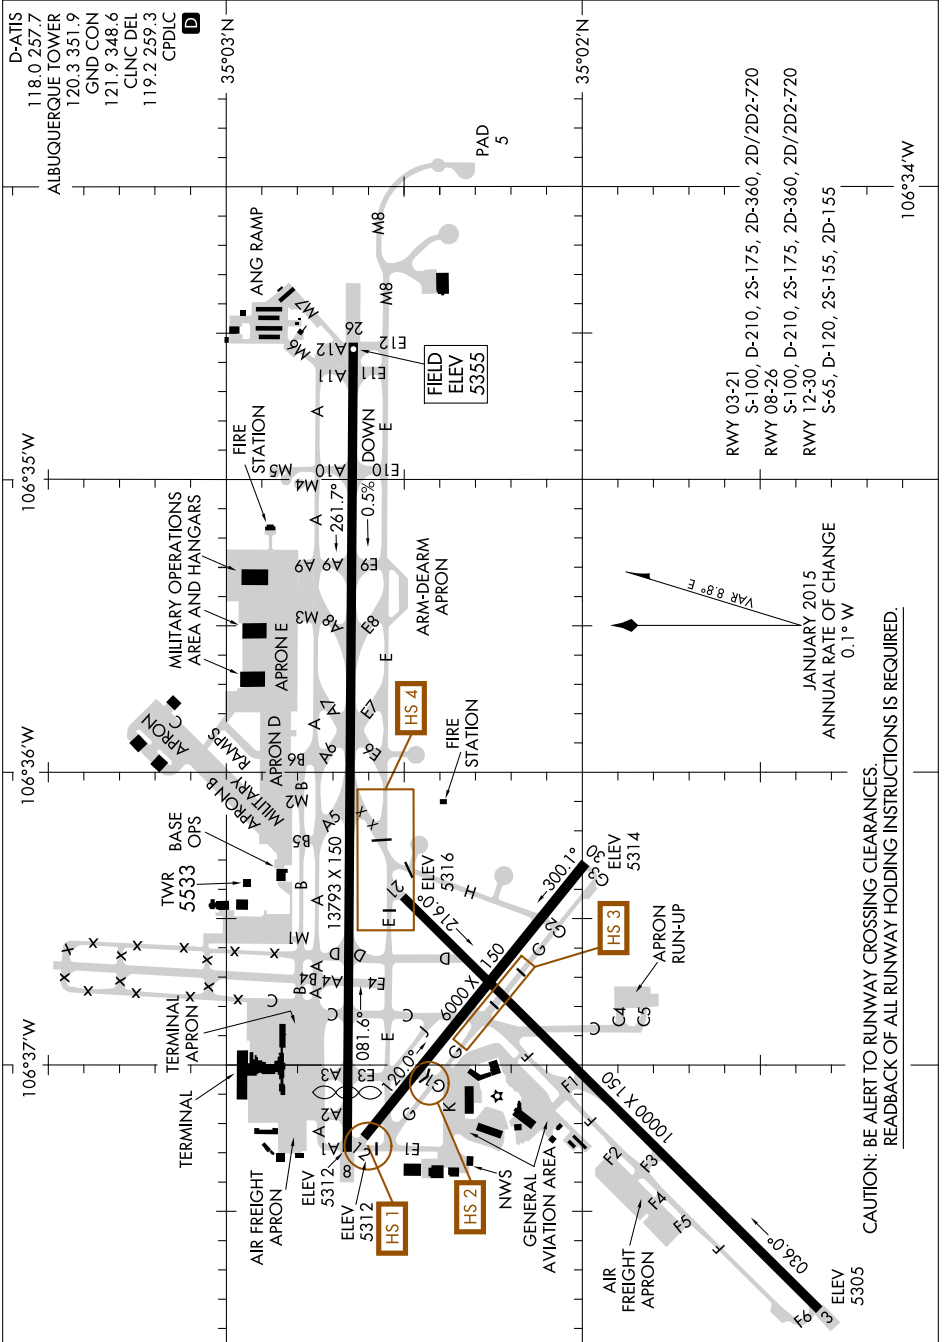

AIRPORT DIAGRAM

AL-12 (FAA)

ALBUQUERQUE INTL SUNPORT (ABQ)
ALBUQUERQUE, NEW MEXICO

SW-1, 01 FEB 2018 to 01 MAR 2018

SW-1, 01 FEB 2018 to 01 MAR 2018

AIRPORT DIAGRAM

ALBUQUERQUE, NEW MEXICO
ALBUQUERQUE INTL SUNPORT (ABQ)