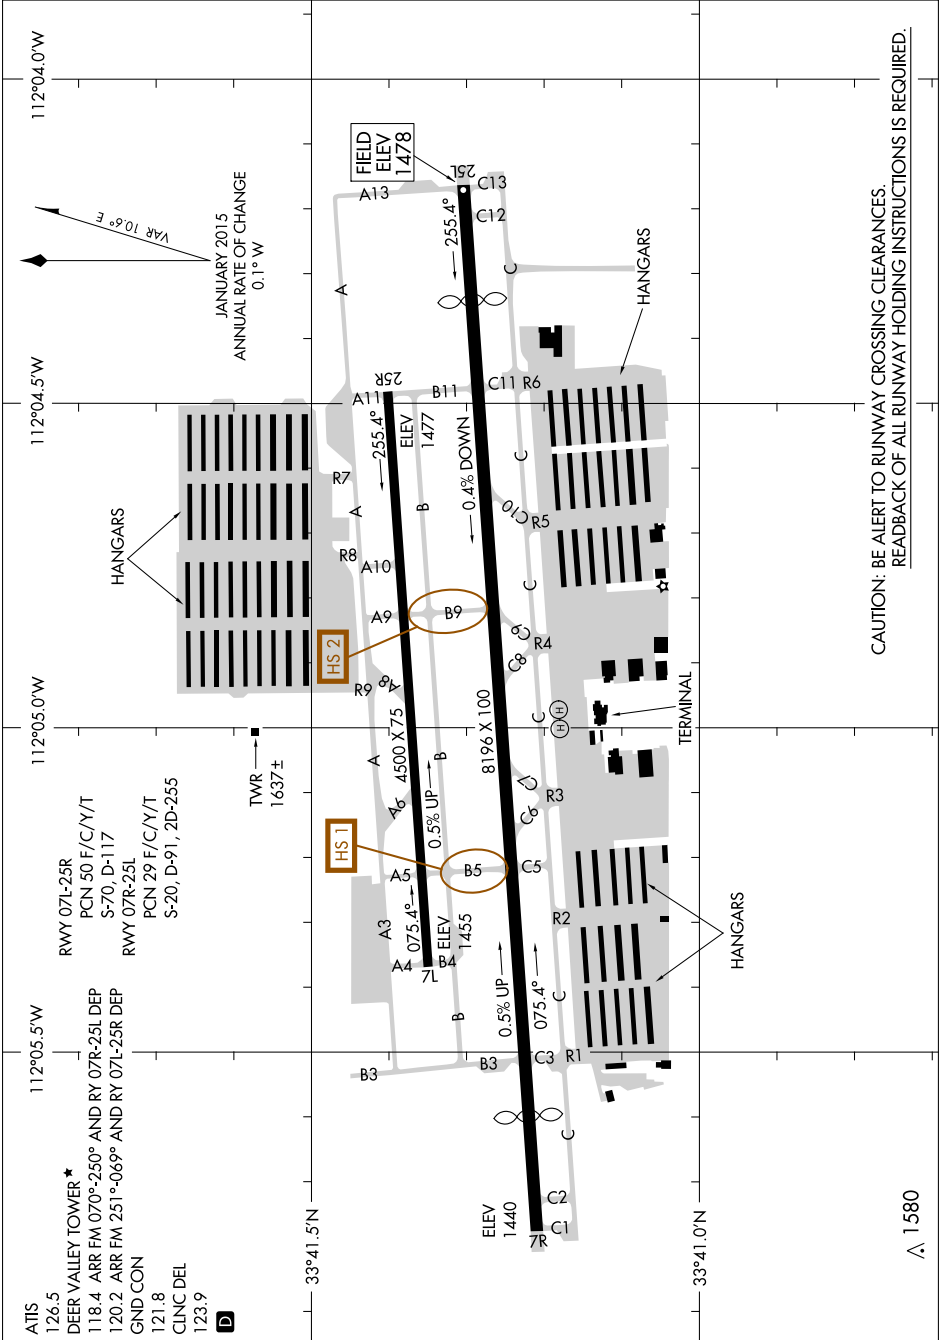

AIRPORT DIAGRAM

AL-6646 (FAA)

PHOENIX DEER VALLEY (DVT)
PHOENIX, ARIZONA

SW-4, 04 JAN 2018 to 01 FEB 2018

CAUTION: BE ALERT TO RUNWAY CROSSING CLEARANCES.
READBACK OF ALL RUNWAY HOLDING INSTRUCTIONS IS REQUIRED.

SW-4, 04 JAN 2018 to 01 FEB 2018

AIRPORT DIAGRAM

PHOENIX, ARIZONA
PHOENIX DEER VALLEY (DVT)

1580